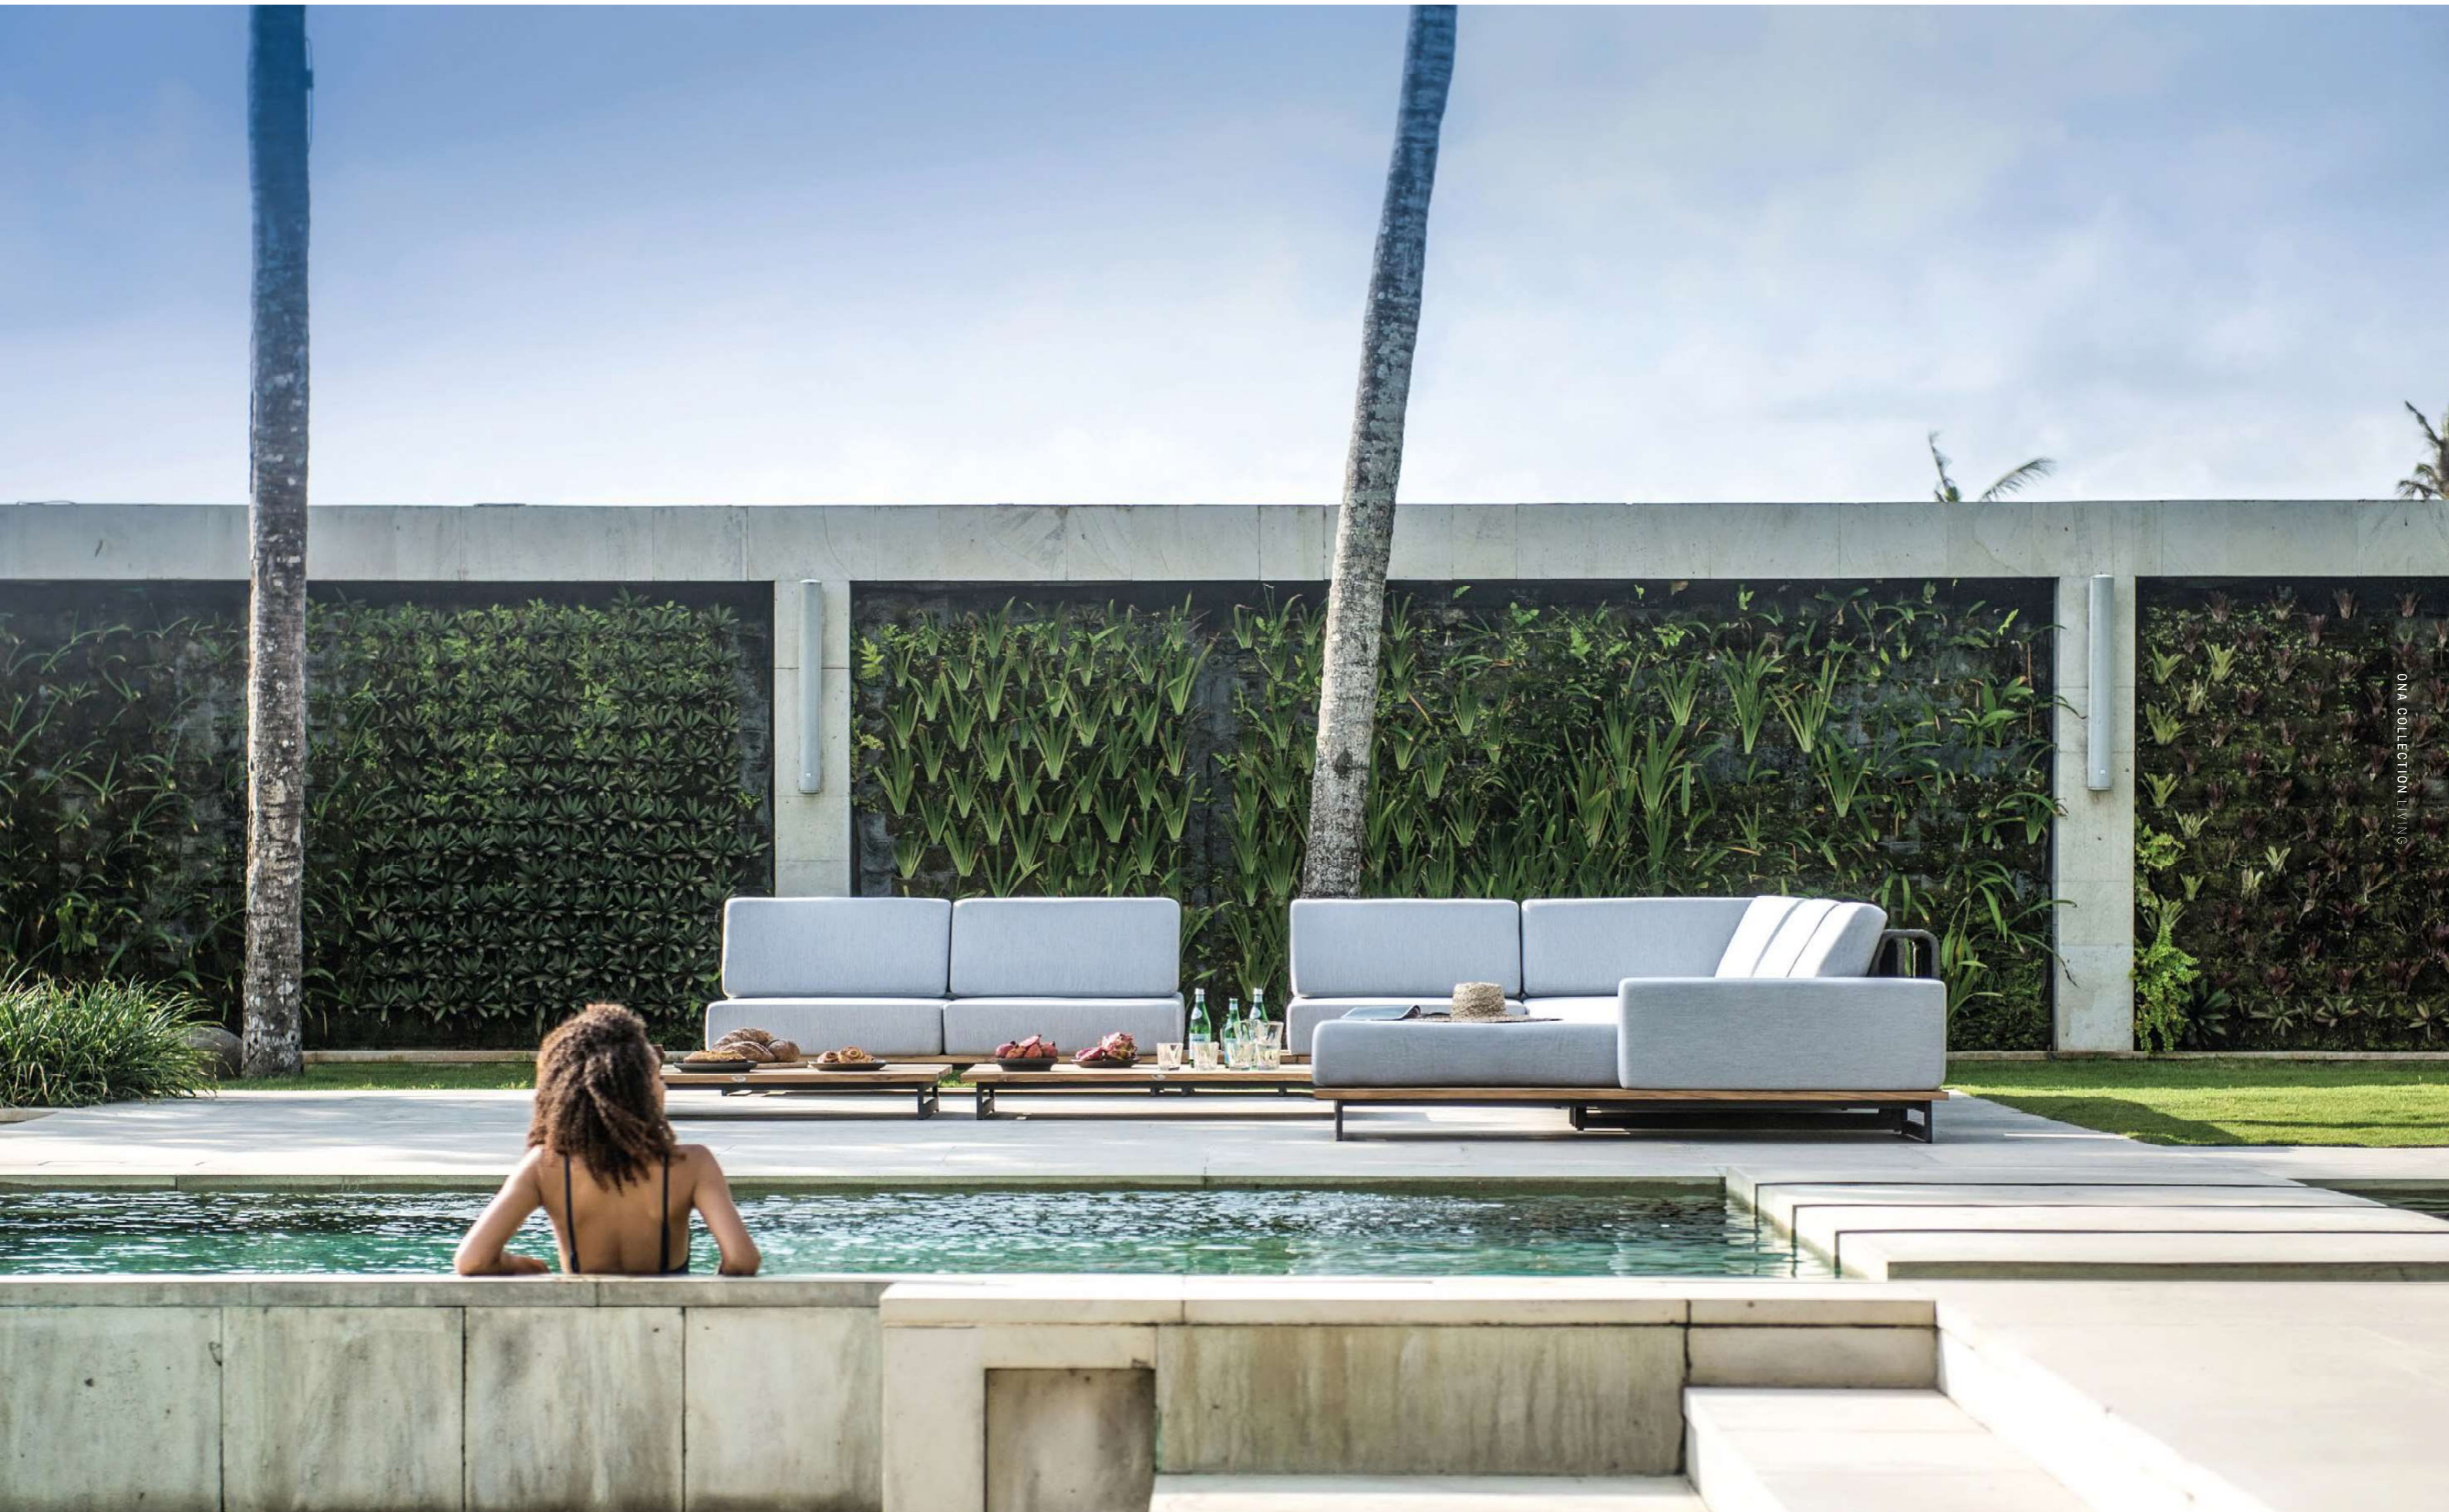

Ona a calm natural reflection of nature, it's simple concept of low platform seating with luxury deep upholstery, finely detailed woven back supports and use of natural materials create a modern mediterranean character to the collection. Modular pieces make for totally versatile arrangements to maximize your space.