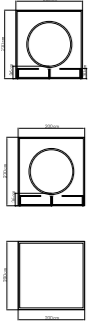

4771 pts (PREMIUM CUSHIONS INCLUDED)
CUBRE / COVER / HOUSSES: **980 pts**

PESO / WEIGHT / POIDS: 88,82 kg.
COJINES / CUSHIONS / COUSSINS: 23,15 kg.
VOLUMEN / VOLUME / VOLUME: 2,3 m³

MEDIDAS / DIMENSIONS / DIMENSIONS (cms)
200x200x200