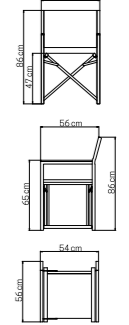

23851
SILLÓN COMEDOR VENICE
VENICE DINING ARMCHAIR / CHAISE DE TABLE
452 pts (STANDARD CUSHIONS INCLUDED)

462 pts (PREMIUM CUSHIONS INCLUDED)
CUBRE / COVER / HOUSSES: **138 pts**

PESO / WEIGHT / POIDS: 6,82 kg.
COJINES / CUSHIONS / COUSSINS: 1,5 kg.
VOLUMEN / VOLUME / VOLUME: 0,26 m³

MEDIDAS / DIMENSIONS / DIMENSIONS (cms)
54x56x86