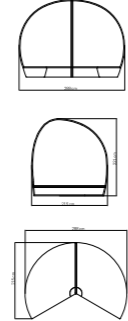

5545 pts (PREMIUM CUSHIONS INCLUDED)
CUBRE / COVER / HOUSSES: **1340 pts**

PESO / WEIGHT / POIDS: 81,78 kg.
COJINES / CUSHIONS / COUSSINS: 29,23 kg.
VOLUMEN / VOLUME / VOLUME: 6,92 m³

MEDIDAS / DIMENSIONS / DIMENSIONS (cms)
288x215x221