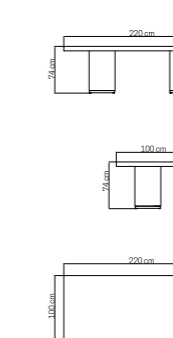

23626.01
MESA RECTANGULAR
RECT. TABLE / TABLE REC.
1876 pts (GLASS INCLUDED)

CUBRE / COVER / HOUSSES: **355 pts**

PESO / WEIGHT / POIDS: **76,54 kg.**
CRISTAL / GLASS / VERRE: **44 kg.**
VOLUMEN / VOLUME / VOLUME: **1,65 m³**

MEDIDAS / DIMENSIONS / DIMENSIONS (cms)
220x100x74