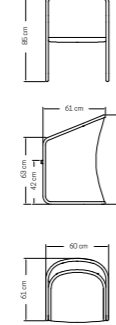

23671
SILLÓN COMEDOR
DINING ARMCHAIR / FAUTEUIL DE TABLE
390 pts (STANDARD CUSHIONS INCLUDED)

406 pts (PREMIUM CUSHIONS INCLUDED)
CUBRE / COVER / HOUSSES: **138 pts**

PESO / WEIGHT / POIDS: 8,2 kg.
COJINES / CUSHIONS / COUSSINS: 0,38 kg.
VOLUMEN / VOLUME / VOLUME: 0,31 m³

MEDIDAS / DIMENSIONS / DIMENSIONS (cms)
60x61x85