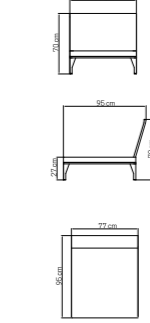

22920.02
MOD. CENTRAL
CENTRAL PART / MOD. CENTRAL
788 pts (STANDARD CUSHIONS INCLUDED)

848 pts (PREMIUM CUSHIONS INCLUDED)
CUBRE / COVER / HOUSSES: 206 pts

PESO / WEIGHT / POIDS: 15,54 kg.
COJINES / CUSHIONS / COUSSINS: 4,30 kg.
VOLUMEN / VOLUME / VOLUME: 0,51 m³

MEDIDAS / DIMENSIONS / DIMENSIONS (cms)
77x95x70