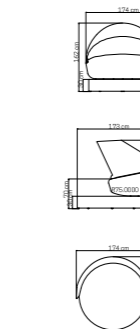

23099
DAYBED
DAYBED / DAYBED
3104 pts (STANDARD CUSHIONS INCLUDED)

3280 pts (PREMIUM CUSHIONS INCLUDED)
CUBRE / COVER / HOUSSES: 334 pts

PESO / WEIGHT / POIDS: 36,84 kg.
COJINES / CUSHIONS / COUSSINS: 15,5 kg.
VOLUMEN / VOLUME / VOLUME: 4,88 m³

MEDIDAS / DIMENSIONS / DIMENSIONS (cms)
174x173x90-162