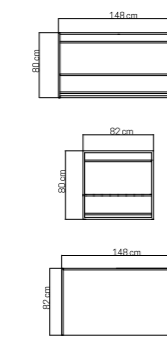

23452
SOFA 2 PLAZAS
LOVESEAT / SOFA 2PL
1515 pts (STANDARD CUSHIONS INCLUDED)

1636 pts (PREMIUM CUSHIONS INCLUDED)
CUBRE / COVER / HOUSSES: **286 pts**

PESO / WEIGHT / POIDS: 24,60 kg.
COJINES / CUSHIONS / COUSSINS: 10,90 kg.
VOLUMEN / VOLUME / VOLUME: 0,97 m³

MEDIDAS / DIMENSIONS / DIMENSIONS (cms)
148x82x80