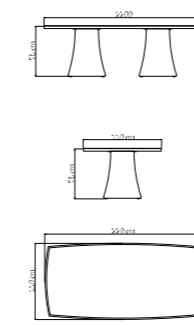

23672
MESA RECTANGULAR
RECT. DINING TABLE / TABLE RECT.
1525 pts (GLASS INCLUDED)

CUBRE / COVER / HOUSSES: **356 pts**

PESO / WEIGHT / POIDS: 36,86 kg.
PESO CRISTAL / GLASS WEIGHT / POIDS DU VERRE: 48,4 kg.
VOLUMEN / VOLUME / VOLUME: 1,82 m³

MEDIDAS / DIMENSIONS / DIMENSIONS (cms)
220x110x75