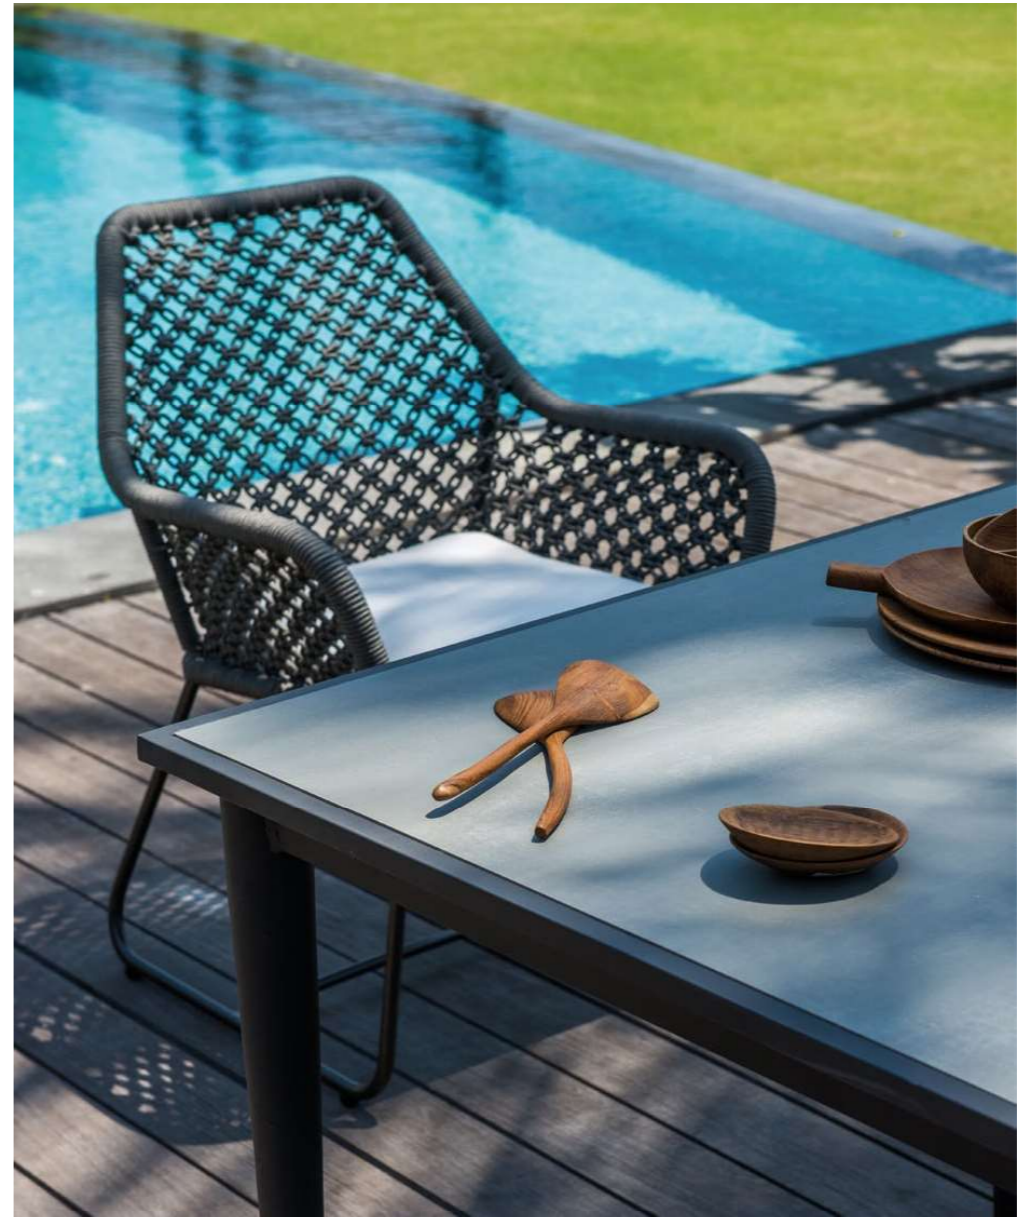

MOMA COLLECTION DINING