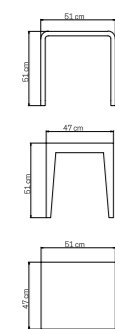

23085
MESA RINCÓN
SIDE TABLE / TABLE D'ANGLE
315 pts

CRISTAL / GLASS / VERRE: 30 pts (optional)
CUBRE / COVER / HOUSSES: 140 pts

PESO / WEIGHT / POIDS: 4,84 kg.
CRISTAL / GLASS / VERRE: 3,04 kg.
VOLUMEN / VOLUME / VOLUME: 0,12 m³

MEDIDAS / DIMENSIONS / DIMENSIONS (cms)
51x47x51