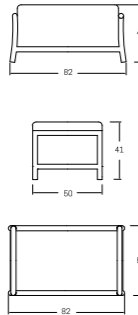

23766
BANQUETA
OTTOMAN / BANQUETTE
450 pts (STANDARD CUSHIONS INCLUDED)

502 pts (PREMIUM CUSHIONS INCLUDED)
CUBRE / COVER / HOUSSES: **132 pts**

PESO / WEIGHT / POIDS: 5,26 kg.
COJINES / CUSHIONS / COUSSINS: 5,14 kg.
VOLUMEN / VOLUME / VOLUME: 0,14 m³

MEDIDAS / DIMENSIONS / DIMENSIONS (cms)
82x50x41