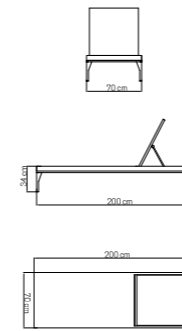

22939
TUMBONA
LOUNGER / TRANSAT
1006 pts (STANDARD CUSHIONS INCLUDED)

1064 pts (PREMIUM CUSHIONS INCLUDED)
CUBRE / COVER / HOUSSES: **176 pts**

PESO / WEIGHT / POIDS: 19,20 kg.
COJINES / CUSHIONS / COUSSINS: 4,72 kg.
VOLUMEN / VOLUME / VOLUME: 0,48 m³

MEDIDAS / DIMENSIONS / DIMENSIONS (cms)
200x70x34