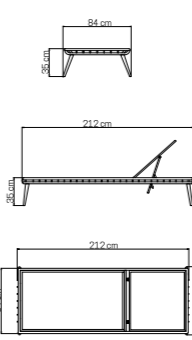

23483
TUMBONA
LOUNGER / TRANSAT
980 pts (STANDARD CUSHIONS INCLUDED)

1100 pts (PREMIUM CUSHIONS INCLUDED)
CUBRE / COVER / HOUSSES: **176 pts**
PESO / WEIGHT / POIDS: 18,98 kg.
COJINES / CUSHIONS / COUSSINS: 4,35 kg.
VOLUMEN / VOLUME / VOLUME: 0,63 m³
MEDIDAS / DIMENSIONS / DIMENSIONS (cms)
84x212x35