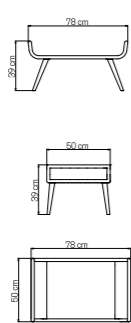

23516
BANQUETA
OTTOMAN / BANQUETTE
485 pts (STANDARD CUSHIONS INCLUDED)

515 pts (PREMIUM CUSHIONS INCLUDED)
CUBRE / COVER / HOUSSES: **94 pts**
PESO / WEIGHT / POIDS: 6,76 kg.
COJINES / CUSHIONS / COUSSINS: 2,43 kg.
VOLUMEN / VOLUME / VOLUME: 0,15 m³
MEDIDAS / DIMENSIONS / DIMENSIONS (cms)
78x50x39