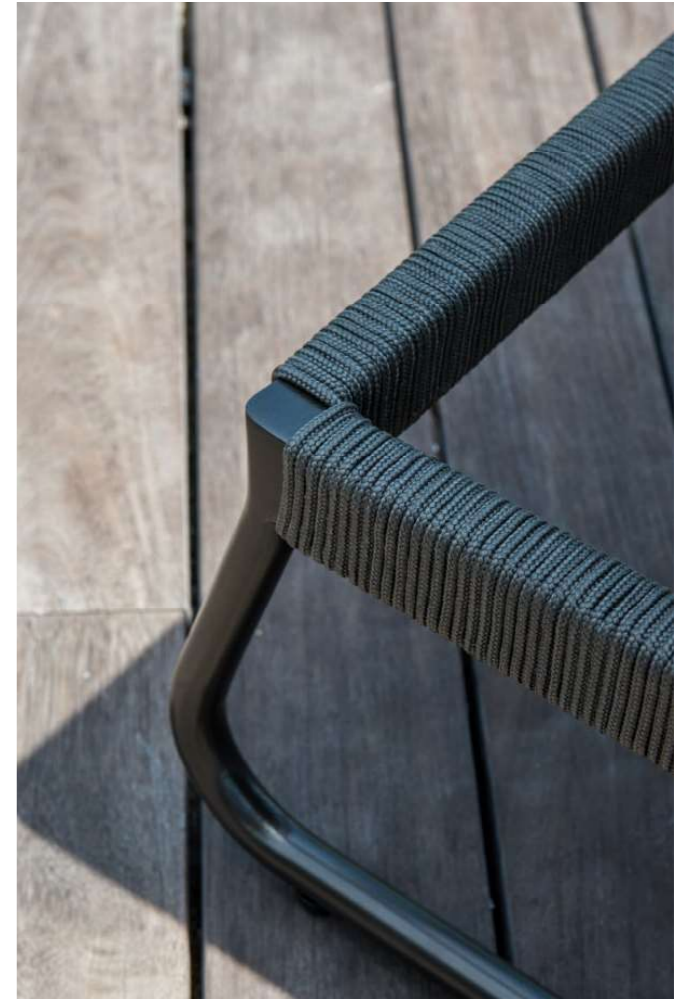

MOMA COLLECTION LOUNGERS