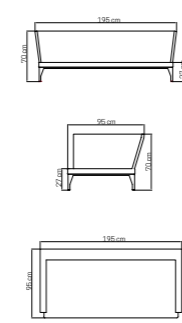

22933
SOFA 3 PLAZAS
SOFA 3 SEATS / SOFA 3 PL
2174 pts (STANDARD CUSHIONS INCLUDED)

2334 pts (PREMIUM CUSHIONS INCLUDED)
CUBRE / COVER / HOUSSES: 342 pts

PESO / WEIGHT / POIDS: 32,14 kg.
COJINES / CUSHIONS / COUSSINS: 11,62 kg.
VOLUMEN / VOLUME / VOLUME: 1,30 m³

MEDIDAS / DIMENSIONS / DIMENSIONS (cms)
195x95x70