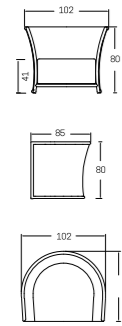

23761
SILLON
ARMCHAIR / FAUTEUIL
790 pts (STANDARD CUSHIONS INCLUDED)

854 pts (PREMIUM CUSHIONS INCLUDED)
CUBRE / COVER / HOUSSES: **210 pts**

PESO / WEIGHT / POIDS: 12,61 kg.
COJINES / CUSHIONS / COUSSINS: 7,1 kg.
VOLUMEN / VOLUME / VOLUME: 0,69 m³

MEDIDAS / DIMENSIONS / DIMENSIONS (cms)
102x85x80