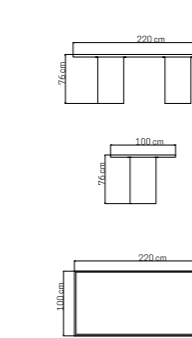

23456
MESA RECTANGULAR
RECT. DINING TABLE / CHAISE DE TABLE
1900 pts (GLASS INCLUDED)

CUBRE / COVER / HOUSSES: **356 pts**

PESO / WEIGHT / POIDS: 31,14 kg.
CRISTAL / GLASS / VERRE: 44 kg.
VOLUMEN / VOLUME / VOLUME: 1,67 m³

MEDIDAS / DIMENSIONS / DIMENSIONS (cms)
220x100x76