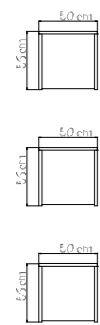

23665
MESA RINCÓN
SIDE TABLE / TABLE D'ANGLE
346 pts (GLASS INCLUDED)

CUBRE / COVER / HOUSSES: **140 pts**

PESO / WEIGHT / POIDS: 7,3 kg.
PESO CRISTAL / GLASS WEIGHT / POIDS DU VERRE: 5 kg.
VOLUMEN / VOLUME / VOLUME: 0,14 m³

MEDIDAS / DIMENSIONS / DIMENSIONS (cms)
50x50x56