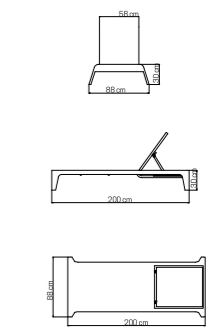

23088
TUMBONA
LOUNGER / TRANSAT
1008 pts (STANDARD CUSHIONS INCLUDED)

1064 pts (PREMIUM CUSHIONS INCLUDED)
CUBRE / COVER / HOUSSES: 176 pts

PESO / WEIGHT / POIDS: 19,49 kg.
COJINES / CUSHIONS / COUSSINS: 3,65 kg.
VOLUMEN / VOLUME / VOLUME: 0,66 m³

MEDIDAS / DIMENSIONS / DIMENSIONS (cms)
88x200x30