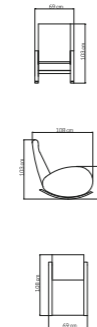

1340 pts (PREMIUM CUSHIONS INCLUDED)
CUBRE / COVER / HOUSSES: **176 pts**

PESO / WEIGHT / POIDS: 17,30 kg.
COJINES / CUSHIONS / COUSSINS: 3,77 kg.
VOLUMEN / VOLUME / VOLUME: 0,77 m³

MEDIDAS / DIMENSIONS / DIMENSIONS (cms)
69x108x103