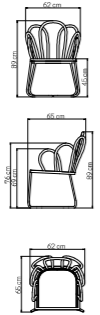

412 pts (PREMIUM CUSHIONS INCLUDED)
CUBRE / COVER / HOUSSES: **138 pts**

PESO / WEIGHT / POIDS: 8,24 kg.
COJINES / CUSHIONS / COUSSINS: 0,86 kg.
VOLUMEN / VOLUME / VOLUME: 0,37 m³

MEDIDAS / DIMENSIONS / DIMENSIONS (cms)
62x65x89