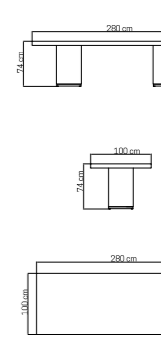

23626
MESA RECTANGULAR
RECT. TABLE / TABLE REC.
2422 pts (GLASS INCLUDED)

CUBRE / COVER / HOUSSES: **416 pts**

PESO / WEIGHT / POIDS: **84,34 kg.**
CRISTAL / GLASS / VERRE: **56 kg.**
VOLUMEN / VOLUME / VOLUME: **2,10 m³**

MEDIDAS / DIMENSIONS / DIMENSIONS (cms)
280x100x74