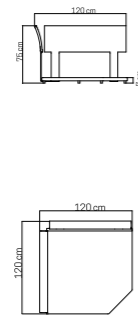

1294 pts (PREMIUM CUSHIONS INCLUDED)
CUBRE / COVER / HOUSSES: **210 pts**

PESO / WEIGHT / POIDS: 23,90 kg.
COJINES / CUSHIONS / COUSSINS: 18,19 kg.
VOLUMEN / VOLUME / VOLUME: 1,08 m³

MEDIDAS / DIMENSIONS / DIMENSIONS (cms)
120x120x75