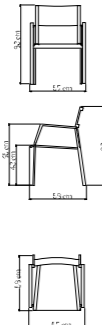

11005.01.00
SILLA COMEDOR
DINING CHAIR / CHAISE DE TABLE
315 pts (STANDARD CUSHIONS INCLUDED)

325 pts (PREMIUM CUSHIONS INCLUDED)
CUBRE / COVER / HOUSSES: **138 pts**

PESO / WEIGHT / POIDS: 6,54 kg.
COJINES / CUSHIONS / COUSSINS: 0,55 kg.
VOLUMEN / VOLUME / VOLUME: 0,27 m³

MEDIDAS / DIMENSIONS / DIMENSIONS (cms)
57x58x83