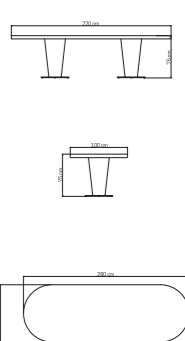

22460.01
MESA OVALADA
OVAL TABLE / TABLE OV.
2312 pts (GLASS INCLUDED)

CUBRE / COVER / HOUSSES: **416 pts**

PESO / WEIGHT / POIDS: 63,12 kg.
CRISTAL / GLASS / VERRE: 56 kg.
VOLUMEN / VOLUME / VOLUME: 2,10 m³

MEDIDAS / DIMENSIONS / DIMENSIONS (cms)
280x100x75