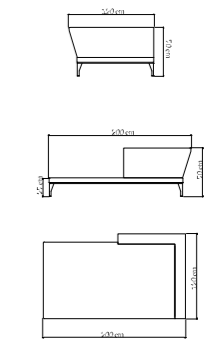

22928
DAYBED IZQUIERDA
LEFT DAYBED / DAYBED GAUCHE
1926 pts (STANDARD CUSHIONS INCLUDED)

2072 pts (PREMIUM CUSHIONS INCLUDED)
CUBRE / COVER / HOUSSES: **274 pts**

PESO / WEIGHT / POIDS: 31,94 kg.
COJINES / CUSHIONS / COUSSINS: 16,25 kg.
VOLUMEN / VOLUME / VOLUME: 1,68 m³

MEDIDAS / DIMENSIONS / DIMENSIONS (cms)
120x200x70