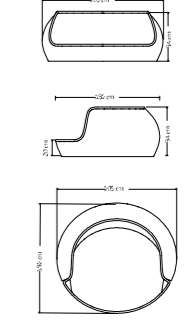

2828 pts (PREMIUM CUSHIONS INCLUDED)
CUBRE / COVER / HOUSSES: **295 pts**

PESO / WEIGHT / POIDS: 29,88 kg.
COJINES / CUSHIONS / COUSSINS: 10,88 kg.
VOLUMEN / VOLUME / VOLUME: 3,20 m³

MEDIDAS / DIMENSIONS / DIMENSIONS (cms)
209x182x84