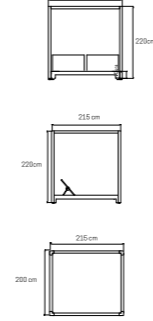

5010 pts (PREMIUM CUSHIONS INCLUDED)
CUBRE / COVER / HOUSSES: **1046 pts**

PESO / WEIGHT / POIDS: 93,6 kg.
COJINES / CUSHIONS / COUSSINS: 32 kg.
VOLUMEN / VOLUME / VOLUME: 1,13 m³

MEDIDAS / DIMENSIONS / DIMENSIONS (cms)
215x200x220