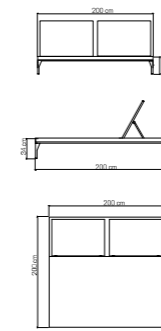

22939.01
TUMBONA DOBLE
DOUBLE LOUNGER / TRANSAT DOUBLE
2040 pts (STANDARD CUSHIONS INCLUDED)

2166 pts (PREMIUM CUSHIONS INCLUDED)
CUBRE / COVER / HOUSSES: **454 pts**

PESO / WEIGHT / POIDS: 48,32 kg.
COJINES / CUSHIONS / COUSSINS: 7,8 kg.
VOLUMEN / VOLUME / VOLUME: 1,36 m³

MEDIDAS / DIMENSIONS / DIMENSIONS (cms)
200x200x34