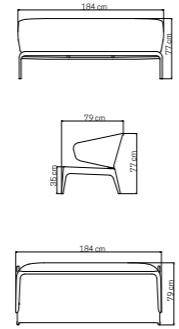

2048 pts (PREMIUM CUSHIONS INCLUDED)
CUBRE / COVER / HOUSSES: 246 pts

PESO / WEIGHT / POIDS: 24,91 kg.
COJINES / CUSHIONS / COUSSINS: 7,75 kg.
VOLUMEN / VOLUME / VOLUME: 1,12 m³

MEDIDAS / DIMENSIONS / DIMENSIONS (cms)
184x79x77