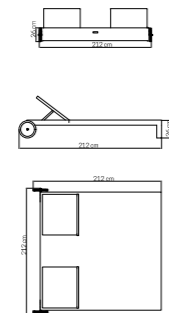

23618
TUMBONA DOBLE
DOUBLE LOUNGER / TRANSAT DOUBLE
2500 pts (STANDARD CUSHIONS INCLUDED)

2614 pts (PREMIUM CUSHIONS INCLUDED)
CUBRE / COVER / HOUSSES: **454 pts**
PESO / WEIGHT / POIDS: 41,61 kg.
COJINES / CUSHIONS / COUSSINS: 8,54 kg.
VOLUMEN / VOLUME / VOLUME: 1,17 m³
MEDIDAS / DIMENSIONS / DIMENSIONS (cms)
212x212x26