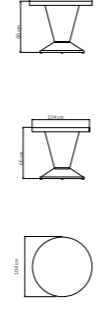

23300
SUNDAY MESA AUXILIAR
SUNDAY SIDE TABLE / TABLE AUX.
840 pts (GLASS INCLUDED)

CUBRE / COVER / HOUSSES: **180 pts**

PESO / WEIGHT / POIDS: 10,34 kg.
CRISTAL / GLASS / VERRE: 8,20 kg.
VOLUMEN / VOLUME / VOLUME: 0,51 m³

MEDIDAS / DIMENSIONS / DIMENSIONS (cms)
080x75