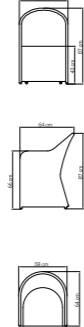

462 pts (PREMIUM CUSHIONS INCLUDED)
CUBRE / COVER / HOUSSES: **140 pts**

PESO / WEIGHT / POIDS: 7,2 kg.
COJINES / CUSHIONS / COUSSINS: 0,55 kg.
VOLUMEN / VOLUME / VOLUME: 0,32 m³

MEDIDAS / DIMENSIONS / DIMENSIONS (cms)
58x64x87