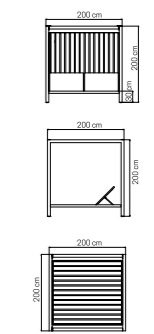

23814
DAYBED
DAYBED / DAYBED
4400 pts (STANDARD CUSHIONS INCLUDED)

4618 pts (PREMIUM CUSHIONS INCLUDED)
CUBRE / COVER / HOUSSES: **1046 pts**

PESO / WEIGHT / POIDS: 95,16 kg.
COJINES / CUSHIONS / COUSSINS: 16,35 kg.
VOLUMEN / VOLUME / VOLUME: 1,46 m³

MEDIDAS / DIMENSIONS / DIMENSIONS (cms)
200x200x200