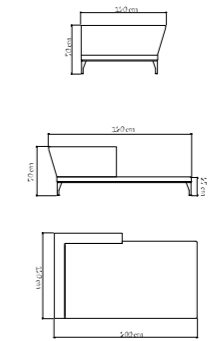

22929
DAYBED DERECHA
RIGHT DAYBED / DAYBED DROITE
1926 pts (STANDARD CUSHIONS INCLUDED)

2072 pts (PREMIUM CUSHIONS INCLUDED)
CUBRE / COVER / HOUSSES: **274 pts**

PESO / WEIGHT / POIDS: 31,94 kg.
COJINES / CUSHIONS / COUSSINS: 16,25 kg.
VOLUMEN / VOLUME / VOLUME: 1,68 m³

MEDIDAS / DIMENSIONS / DIMENSIONS (cms)
120x200x70