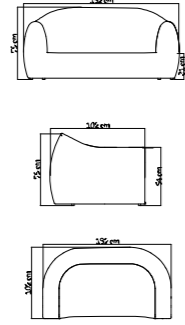

23662
SOFA 2 PLAZAS
LOVESEAT / SOFA 2PL
1904 pts (STANDARD CUSHIONS INCLUDED)

2012 pts (PREMIUM CUSHIONS INCLUDED)
CUBRE / COVER / HOUSSES: **292 pts**

PESO / WEIGHT / POIDS: 25,14 kg.
COJINES / CUSHIONS / COUSSINS: 6,7 kg.
VOLUMEN / VOLUME / VOLUME: 1,47 m³

MEDIDAS / DIMENSIONS / DIMENSIONS (cms)
182x102x79