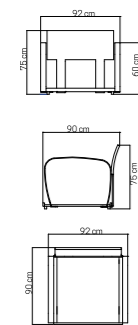

23848.01
MOD. TERMINAL DERECHO
END PART RIGHT / MOD. FINALE
900 pts (STANDARD CUSHIONS INCLUDED)

954 pts (PREMIUM CUSHIONS INCLUDED)
CUBRE / COVER / HOUSSES: **210 pts**

PESO / WEIGHT / POIDS: 20,26 kg.
COJINES / CUSHIONS / COUSSINS: 16,02 kg.
VOLUMEN / VOLUME / VOLUME: 0,52 m³

MEDIDAS / DIMENSIONS / DIMENSIONS (cms)
92x90x75