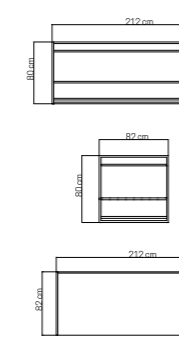

23453
SOFA 3 PLAZAS
SOFA 3 SEATS / SOFA 3 PL
2054 pts (STANDARD CUSHIONS INCLUDED)

2235 pts (PREMIUM CUSHIONS INCLUDED)
CUBRE / COVER / HOUSSES: **334 pts**

PESO / WEIGHT / POIDS: 26,12 kg.
COJINES / CUSHIONS / COUSSINS: 13,73 kg.
VOLUMEN / VOLUME / VOLUME: 1,39 m³

MEDIDAS / DIMENSIONS / DIMENSIONS (cms)
212x82x80