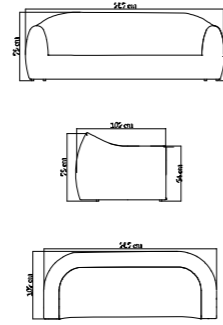

23663
SOFA 3 PLAZAS
SOFA 3 SEATS / SOFA 3 PL
2390 pts (STANDARD CUSHIONS INCLUDED)

2630 pts (PREMIUM CUSHIONS INCLUDED)
CUBRE / COVER / HOUSSES: **338 pts**

PESO / WEIGHT / POIDS: 31,82 kg.
COJINES / CUSHIONS / COUSSINS: 12,51 kg.
VOLUMEN / VOLUME / VOLUME: 2,07 m³

MEDIDAS / DIMENSIONS / DIMENSIONS (cms)
257x102x79