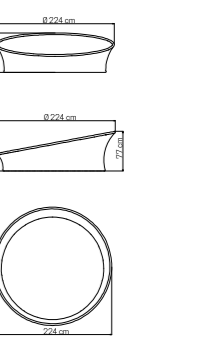

23557
DAYBED REDONDO
ROUND DAYBED / DAYBED
3390 pts (STANDARD CUSHIONS INCLUDED)

3624 pts (PREMIUM CUSHIONS INCLUDED)
CUBRE / COVER / HOUSSES: **632 pts**

PESO / WEIGHT / POIDS: **35,28 kg.**
COJINES / CUSHIONS / COUSSINS: **22,31 kg.**
VOLUMEN / VOLUME / VOLUME: **3,86 m³**

MEDIDAS / DIMENSIONS / DIMENSIONS (cms)
Ø224x77