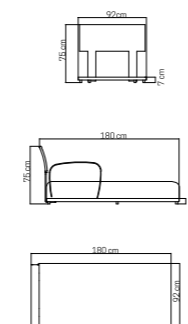

23847.01
TUMBONA BRAZO IZQUIERDO
LEFT ARM LOUNGER / TRANSAT
1668 pts (STANDARD CUSHIONS INCLUDED)

1850 pts (PREMIUM CUSHIONS INCLUDED)
CUBRE / COVER / HOUSSES: **298 pts**

PESO / WEIGHT / POIDS: **22,84 kg.**
COJINES / CUSHIONS / COUSSINS: **12,18 kg.**
VOLUMEN / VOLUME / VOLUME: **1,16 m³**

MEDIDAS / DIMENSIONS / DIMENSIONS (cms)
92x180x75