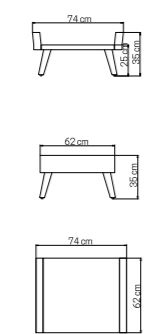

23146
BANQUETA
OTTOMAN / BANQUETTE
422 pts (STANDARD CUSHIONS INCLUDED)

446 pts (PREMIUM CUSHIONS INCLUDED)
CUBRE / COVER / HOUSSES: **90 pts**

PESO / WEIGHT / POIDS: 12,82 kg.
COJINES / CUSHIONS / COUSSINS: 2,1 kg.
VOLUMEN / VOLUME / VOLUME: 0,16 m³

MEDIDAS / DIMENSIONS / DIMENSIONS (cms)
74x62x35