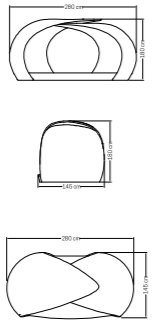

4930 pts (PREMIUM CUSHIONS INCLUDED)
CUBRE / COVER / HOUSSES: **790 pts**

PESO / WEIGHT / POIDS: 69,52 kg.
COJINES / CUSHIONS / COUSSINS: 21,26 kg.
VOLUMEN / VOLUME / VOLUME: 2,12 m³

MEDIDAS / DIMENSIONS / DIMENSIONS (cms)
280x145x180