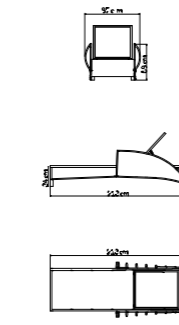

23669
TUMBONA
LOUNGER / TRANSAT
1120 pts (STANDARD CUSHIONS INCLUDED)

1174 pts (PREMIUM CUSHIONS INCLUDED)
CUBRE / COVER / HOUSSES: **176 pts**

PESO / WEIGHT / POIDS: 21,26 kg.
COJINES / CUSHIONS / COUSSINS: 8,8 kg.
VOLUMEN / VOLUME / VOLUME: 1,07 m³

MEDIDAS / DIMENSIONS / DIMENSIONS (cms)
87x213x58