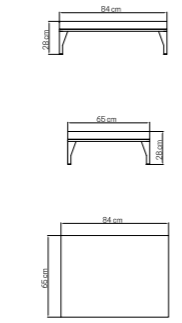

22925
BANQUETA
OTTOMAN / BANQUETTE
396 pts (STANDARD CUSHIONS INCLUDED)

420 pts (PREMIUM CUSHIONS INCLUDED)
CUBRE / COVER / HOUSSES: 94 pts

PESO / WEIGHT / POIDS: 8,69 kg.
COJINES / CUSHIONS / COUSSINS: 3,26 kg.
VOLUMEN / VOLUME / VOLUME: 0,15 m³

MEDIDAS / DIMENSIONS / DIMENSIONS (cms)
84x65x28