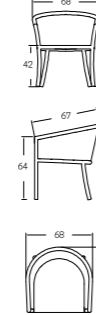

23770
SILLÓN COMEDOR
DINING ARMCHAIR / FAUTEUIL DE TABLE
370 pts (STANDARD CUSHIONS INCLUDED)

422 pts (PREMIUM CUSHIONS INCLUDED)
CUBRE / COVER / HOUSSES: **138 pts**

PESO / WEIGHT / POIDS: 7,3 kg.
COJINES / CUSHIONS / COUSSINS: 1,37 kg.
VOLUMEN / VOLUME / VOLUME: 0,35 m³

MEDIDAS / DIMENSIONS / DIMENSIONS (cms)
68x67x76