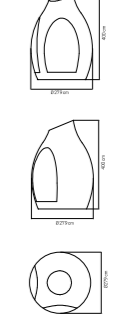

6754 pts (PREMIUM CUSHIONS INCLUDED)
CUBRE / COVER / HOUSSES: **1980 pts**

PESO / WEIGHT / POIDS: 118,72 kg.
COJINES / CUSHIONS / COUSSINS: 25,73 kg.
VOLUMEN / VOLUME / VOLUME: 7,67 m³

MEDIDAS / DIMENSIONS / DIMENSIONS (cms)
0279x400