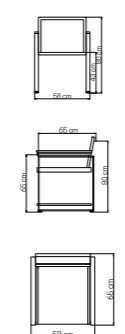

23810
SILLÓN COMEDOR
DINING ARMCHAIR / FAUTEUIL DE TABLE
530 pts (STANDARD CUSHIONS INCLUDED)

562 pts (PREMIUM CUSHIONS INCLUDED)
CUBRE / COVER / HOUSSES: **138 pts**

PESO / WEIGHT / POIDS: 11,76 kg.
VOLUMEN / VOLUME / VOLUME: 0,30 m³
COJINES / CUSHIONS / COUSSINS: 1,37 kg.

MEDIDAS / DIMENSIONS / DIMENSIONS (cms)
58x62x80