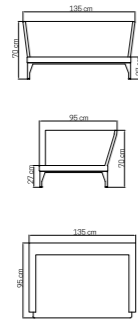

1830 pts (PREMIUM CUSHIONS INCLUDED)
CUBRE / COVER / HOUSSES: 294 pts

PESO / WEIGHT / POIDS: 27,12 kg.
COJINES / CUSHIONS / COUSSINS: 9,52 kg.
VOLUMEN / VOLUME / VOLUME: 0,90 m³

MEDIDAS / DIMENSIONS / DIMENSIONS (cms)
135x95x70