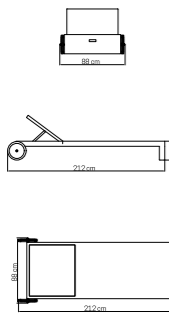

23619
TUMBONA
LOUNGER / TRANSAT
1055 pts (STANDARD CUSHIONS INCLUDED)

1112 pts (PREMIUM CUSHIONS INCLUDED)
CUBRE / COVER / HOUSSES: **176 pts**
PESO / WEIGHT / POIDS: 21,18 kg.
COJINES / CUSHIONS / COUSSINS: 4,27 kg.
VOLUMEN / VOLUME / VOLUME: 0,49 m³
MEDIDAS / DIMENSIONS / DIMENSIONS (cms)
88x212x26