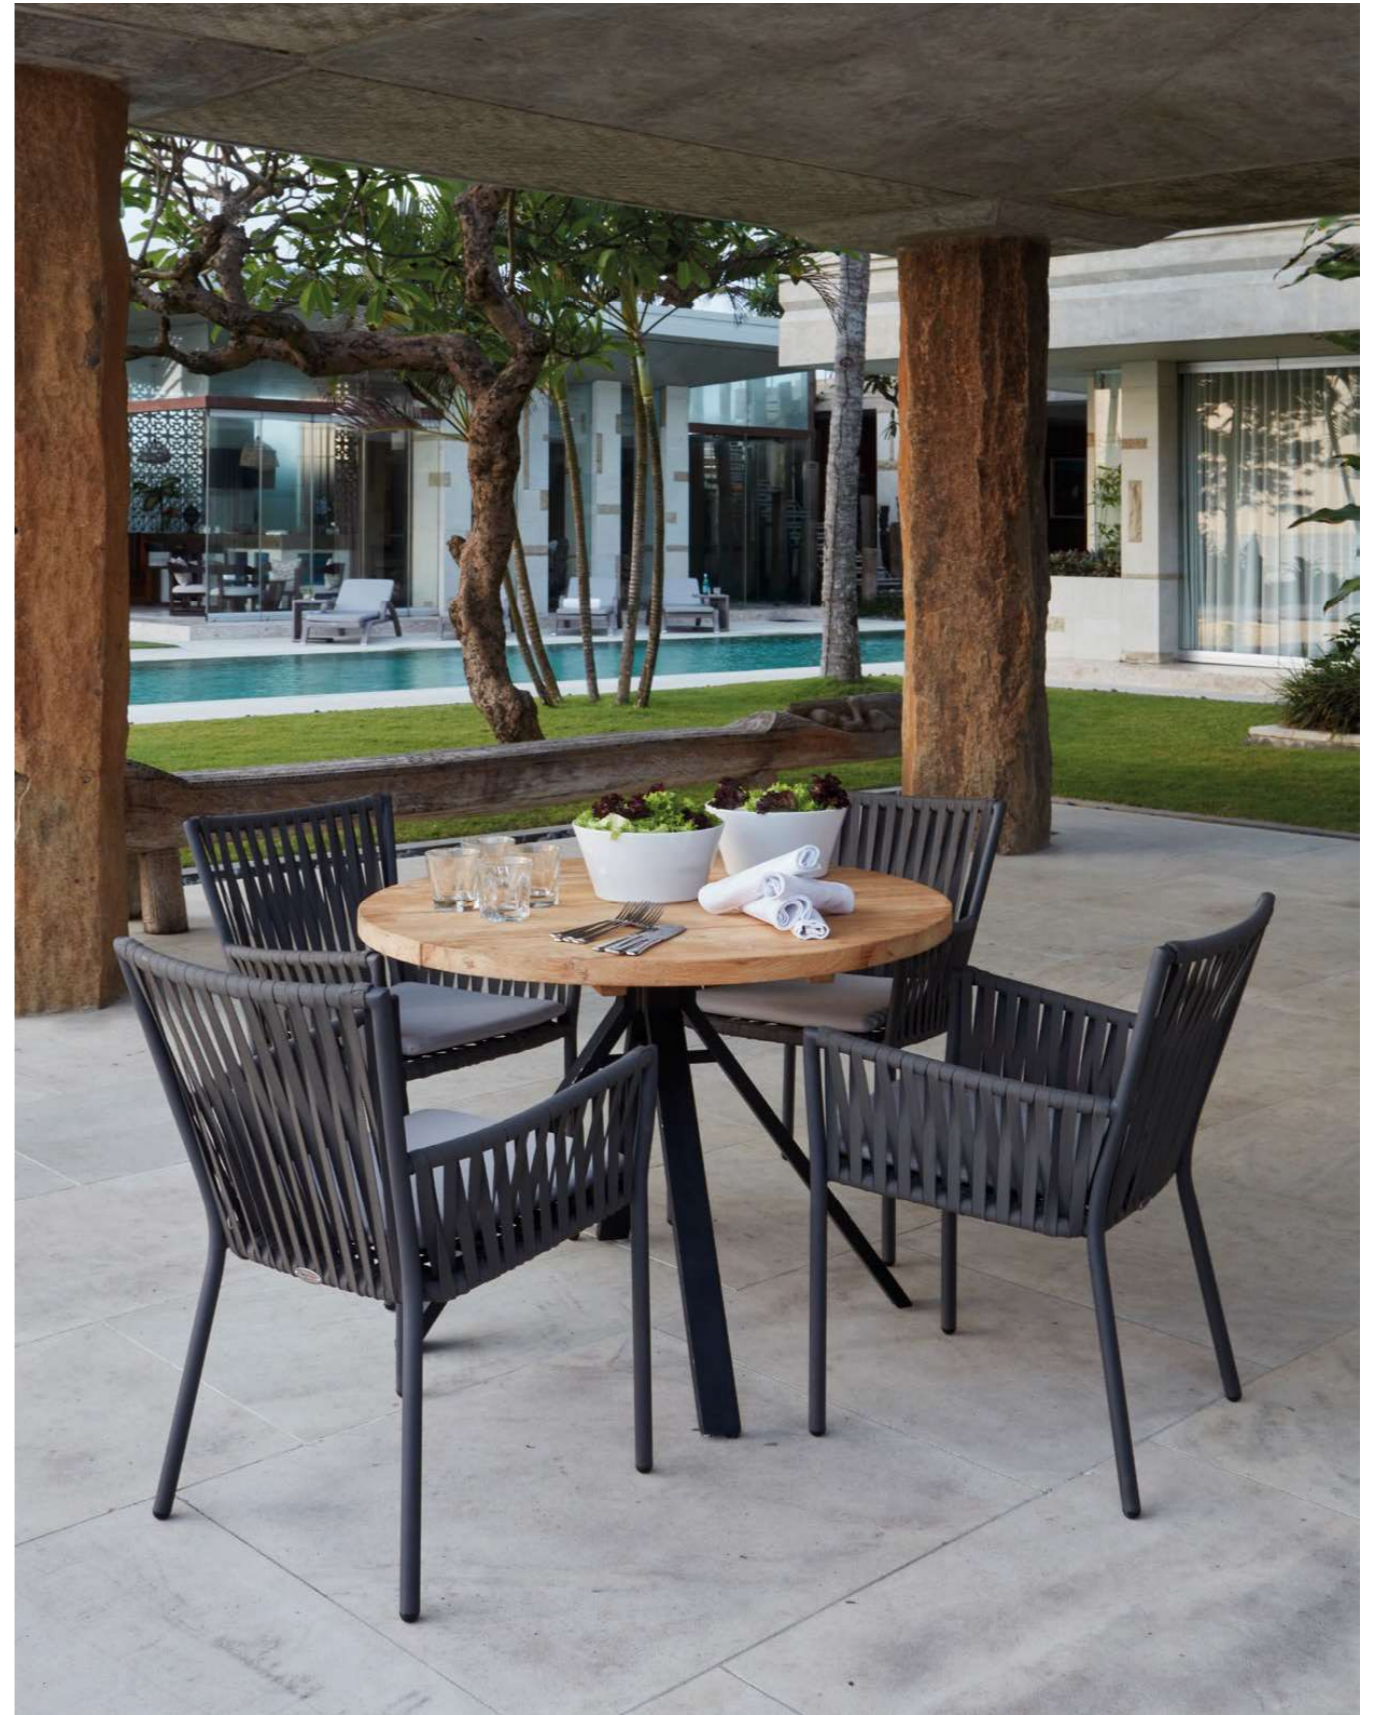

ONA COLLECTION DINING