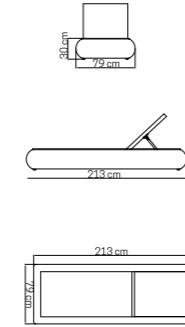

22850
TUMBONA
LOUNGER / TRANSAT
1162 pts (STANDARD CUSHIONS INCLUDED)

1218 pts (PREMIUM CUSHIONS INCLUDED)
CUBRE / COVER / HOUSSES: **176 pts**

PESO / WEIGHT / POIDS: 20 kg.
COJINES / CUSHIONS / COUSSINS: 4,06 kg.
VOLUMEN / VOLUME / VOLUME: 0,5 m³

MEDIDAS / DIMENSIONS / DIMENSIONS (cms)
79x213x30