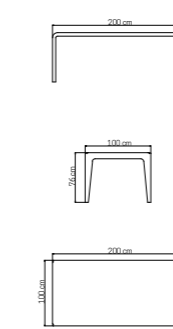

23091.01
MESA RECTANGULAR
RECT. TABLE / REC. TABLE
1710 pts (GLASS INCLUDED)

CUBRE / COVER / HOUSSES: 330 pts

PESO / WEIGHT / POIDS: 20,04 kg.
CRISTAL / GLASS / VERRE: 40 kg.
VOLUMEN / VOLUME / VOLUME: 1,52 m³

MEDIDAS / DIMENSIONS / DIMENSIONS (cms)
200x100x76