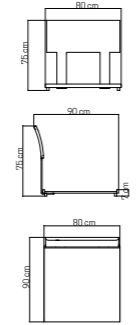

23847
MOD. CENTRAL
CENTRAL SEAT / MODULE CENTRAL
805 pts (STANDARD CUSHIONS INCLUDED)

858 pts (PREMIUM CUSHIONS INCLUDED)
CUBRE / COVER / HOUSSES: **208 pts**

PESO / WEIGHT / POIDS: 16,36 kg.
COJINES / CUSHIONS / COUSSINS: 16,02 kg.
VOLUMEN / VOLUME / VOLUME: 0,54 m³

MEDIDAS / DIMENSIONS / DIMENSIONS (cms)
80x90x75