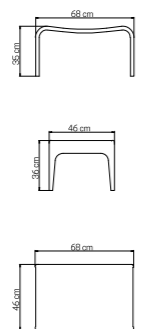

23086
BANQUETA
OTTOMAN / BANQUETTE
422 pts (STANDARD CUSHIONS INCLUDED)

446 pts (PREMIUM CUSHIONS INCLUDED)
CUBRE / COVER / HOUSSES: 94 pts

PESO / WEIGHT / POIDS: 4,28 kg.
COJINES / CUSHIONS / COUSSINS: 1,42 kg.
VOLUMEN / VOLUME / VOLUME: 0,11 m³

MEDIDAS / DIMENSIONS / DIMENSIONS (cms)
68x46x35