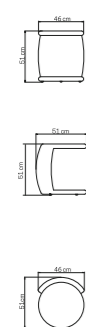

CUBRE / COVER / HOUSSES: **110 pts**

PESO / WEIGHT / POIDS: 490 kg.
CRISTAL / GLASS / VERRE: 2 kg.
VOLUMEN / VOLUME / VOLUME: 0,12 m³

MEDIDAS / DIMENSIONS / DIMENSIONS (cms)
46x51x51

84820
DAYBED
DAYBED / DAYBED
3104 pts (STANDARD CUSHIONS INCLUDED)