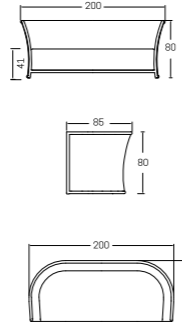

23763
SOFA 3 PLAZAS
SOFA 3 SEATS / SOFA 3 PL
1660 pts (STANDARD CUSHIONS INCLUDED)

1828 pts (PREMIUM CUSHIONS INCLUDED)
CUBRE / COVER / HOUSSES: **334 pts**

PESO / WEIGHT / POIDS: 20,5 kg.
COJINES / CUSHIONS / COUSSINS: 16,15 kg.
VOLUMEN / VOLUME / VOLUME: 1,36 m³

MEDIDAS / DIMENSIONS / DIMENSIONS (cms)
200x85x80