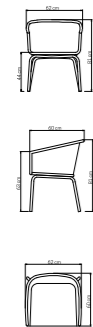

408 pts (PREMIUM CUSHIONS INCLUDED)
CUBRE / COVER / HOUSSES: **138 pts**

PESO / WEIGHT / POIDS: 6,92 kg.
COJINES / CUSHIONS / COUSSINS: 0,45 kg.
VOLUMEN / VOLUME / VOLUME: 0,30 m³

MEDIDAS / DIMENSIONS / DIMENSIONS (cms)
62x60x81