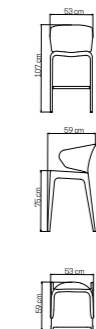

23096
TABURETE
BARSTOOL / BAR CHAISE
538 pts (STANDARD CUSHIONS INCLUDED)

548 pts (PREMIUM CUSHIONS INCLUDED)
CUBRE / COVER / HOUSSES: 126 pts

PESO / WEIGHT / POIDS: 8,56 kg.
COJINES / CUSHIONS / COUSSINS: 0,43 kg.
VOLUMEN / VOLUME / VOLUME: 0,33 m³

MEDIDAS / DIMENSIONS / DIMENSIONS (cms)
53x59x107