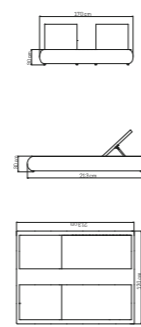

2468 pts (PREMIUM CUSHIONS INCLUDED)
CUBRE / COVER / HOUSSES: **454 pts**

PESO / WEIGHT / POIDS: 39,45 kg.
COJINES / CUSHIONS / COUSSINS: 7,78 kg.
VOLUMEN / VOLUME / VOLUME: 1,1 m³

MEDIDAS / DIMENSIONS / DIMENSIONS (cms)
170x213x30