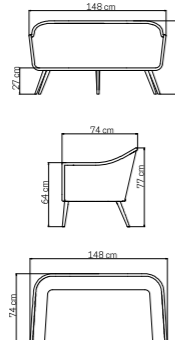

23512
SOFA 2 PLAZAS
LOVESEAT / SOFA 2PL
1830 pts (STANDARD CUSHIONS INCLUDED)

1914 pts (PREMIUM CUSHIONS INCLUDED)
CUBRE / COVER / HOUSSES: **260 pts**
PESO / WEIGHT / POIDS: 20,94 kg.
COJINES / CUSHIONS / COUSSINS: 6,8 kg.
VOLUMEN / VOLUME / VOLUME: 0,85 m³
MEDIDAS / DIMENSIONS / DIMENSIONS (cms)
148x74x77