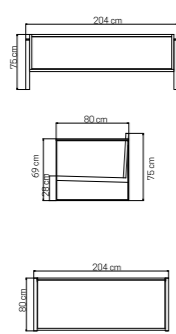

23803
SOFA
LOVESEAT / SOFÁ
1730 pts (STANDARD CUSHIONS INCLUDED)

1964 pts (PREMIUM CUSHIONS INCLUDED)
CUBRE / COVER / HOUSSES: **328 pts**

PESO / WEIGHT / POIDS: 26,50 kg.
COJINES / CUSHIONS / COUSSINS: 12,11 kg.
VOLUMEN / VOLUME / VOLUME: 1,22 m³

MEDIDAS / DIMENSIONS / DIMENSIONS (cms)
204x80x75