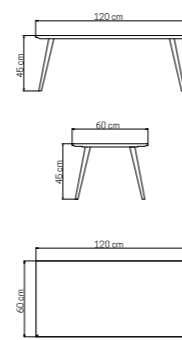

MEDIDAS / DIMENSIONS / DIMENSIONS (cms)
86x50x33

23810
SILLÓN COMEDOR
DINING ARMCHAIR / FAUTEUIL DE TABLE
530 pts (STANDARD CUSHIONS INCLUDED)

562 pts (PREMIUM CUSHIONS INCLUDED)
CUBRE / COVER / HOUSSES: **138 pts**

23513
SOFA 3 PLAZAS
SOFA 3 SEATS / SOFA 3 PL
2390 pts (STANDARD CUSHIONS INCLUDED)

2570 pts (PREMIUM CUSHIONS INCLUDED)
CUBRE / COVER / HOUSSES: **318 pts**
PESO / WEIGHT / POIDS: 28,02 kg.
COJINES / CUSHIONS / COUSSINS: 9,31 kg.
VOLUMEN / VOLUME / VOLUME: 1,19 m³
MEDIDAS / DIMENSIONS / DIMENSIONS (cms)
207x74x77

23514
MESA CENTRO
COFFEE TABLE / TABLE BASSE
560 pts (GLASS INCLUDED)

CUBRE / COVER / HOUSSES: **178 pts**
PESO / WEIGHT / POIDS: 9,80 kg.
PESO CRISTAL / GLASS WEIGHT / POIDS DU VERRE: 14,4 kg
VOLUMEN / VOLUME / VOLUME: 0,32 m³
MEDIDAS / DIMENSIONS / DIMENSIONS (cms)
120x60x45

23518
MESA RECTANGULAR
REC. DINING TABLE / TABLE RECT.
2360 pts (GLASS INCLUDED)

CUBRE / COVER / HOUSSES: **355 pts**
PESO / WEIGHT / POIDS: 26,62 kg.
PESO CRISTAL / GLASS WEIGHT / POIDS DU VERRE: 44 kg
VOLUMEN / VOLUME / VOLUME: 1,67 m³
MEDIDAS / DIMENSIONS / DIMENSIONS (cms)
220x100x76