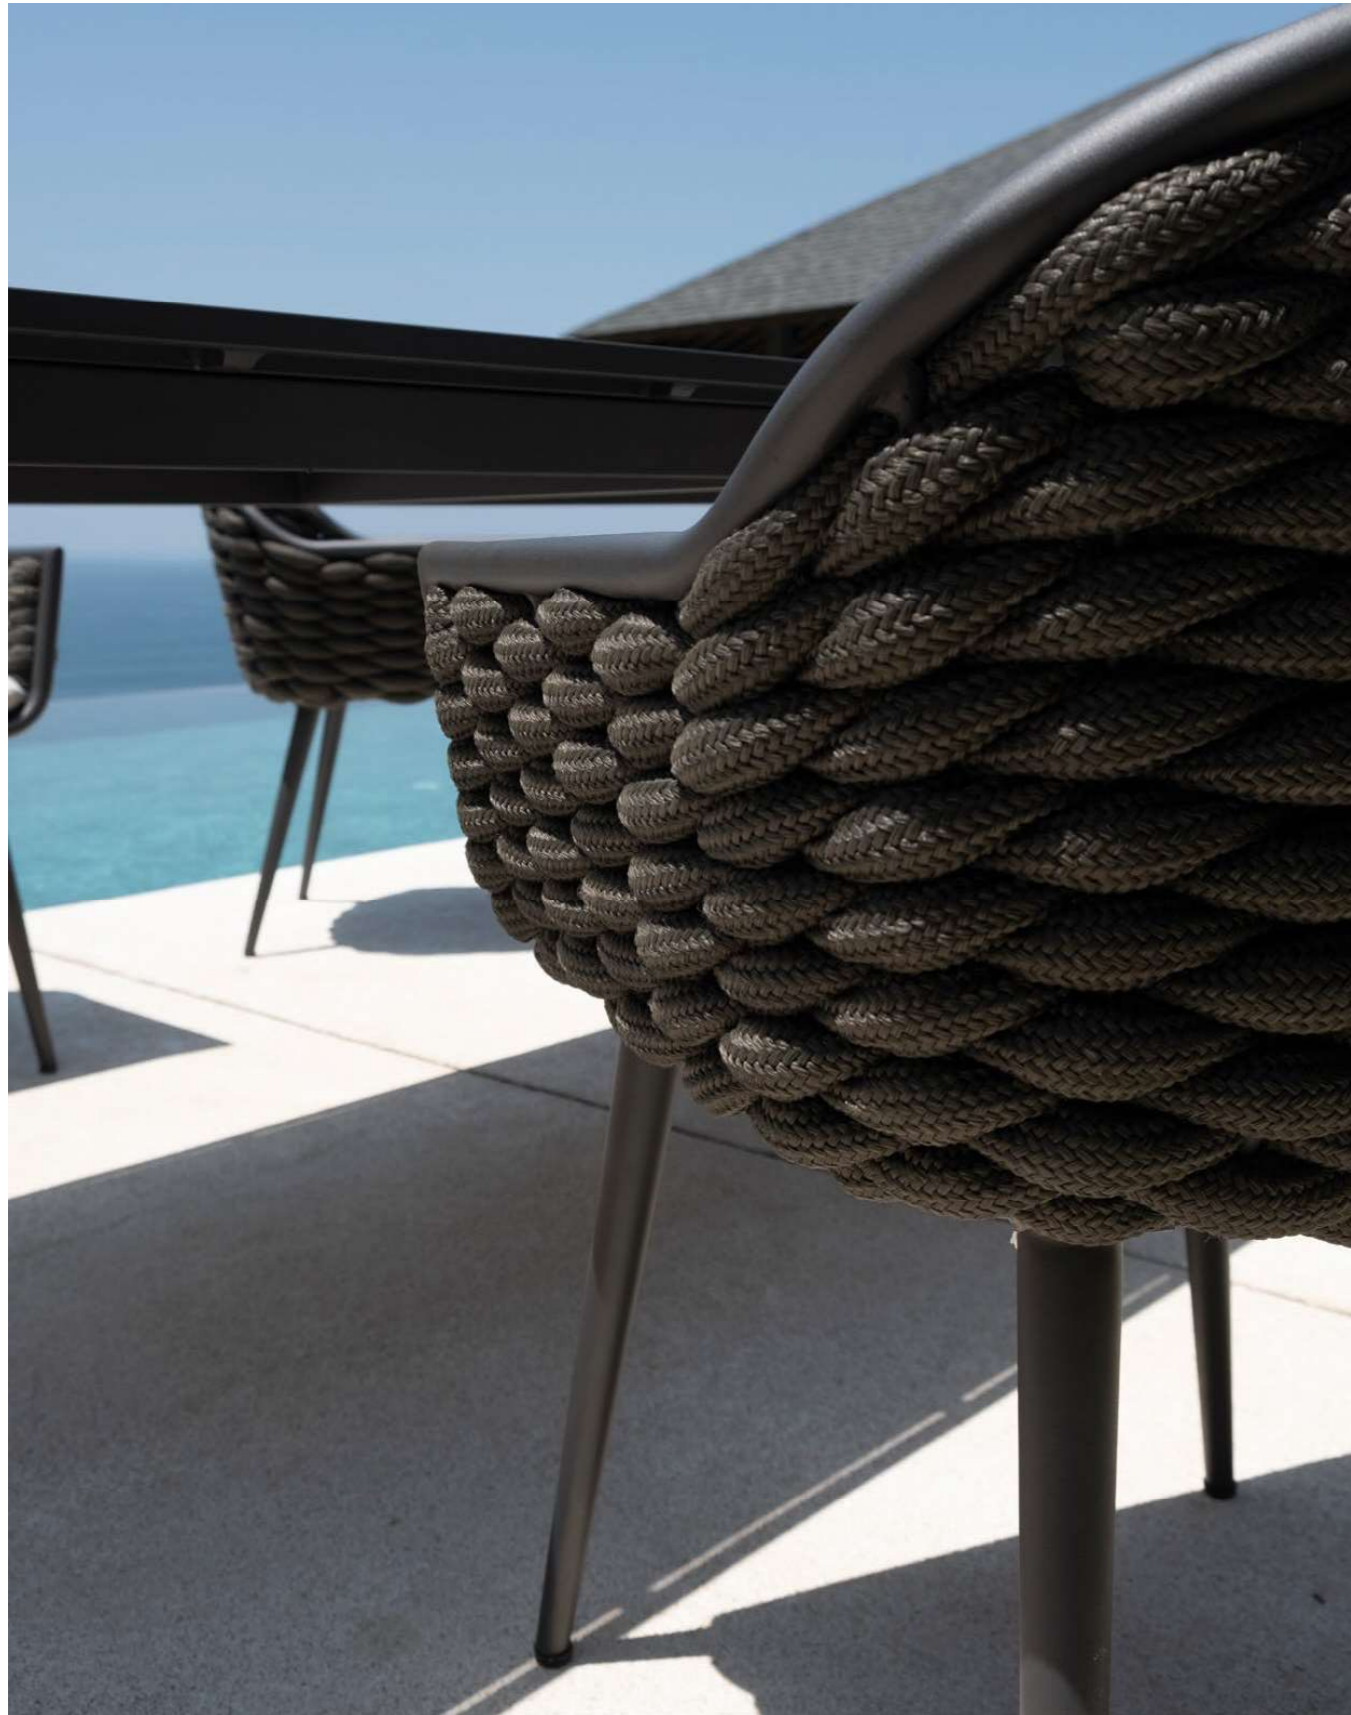

Family Time

SKYLINE DESIGN™ OUTDOOR FURNITURE

SERPENT COLLECTION DINING

Find your place

TECHNICAL DETAILS

SERPENT

WEAVING

ANTHRACITE POLYROPE
30 MM