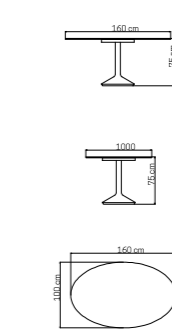

23090
MESA OVALADA
OVAL TABLE / TABLE OVALE
1280 pts (GLASS INCLUDED)

CUBRE / COVER / HOUSSES: 270 pts

PESO / WEIGHT / POIDS: 45,31 kg.
CRISTAL / GLASS / VERRE: 27,9 kg.
VOLUMEN / VOLUME / VOLUME: 1,20 m³

MEDIDAS / DIMENSIONS / DIMENSIONS (cms)
160x100x75