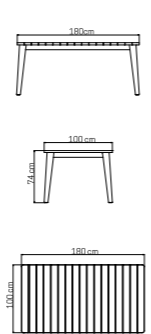

23151
MESA RECTANGULAR
RECT. TABLE / TABLE RECTANGULAIRE
1744 pts

CRISTAL / GLASS / VERRE: **260 pts** (optional)
CUBRE / COVER / HOUSSES: **314 pts**

PESO / WEIGHT / POIDS: 47,82 kg.
PESO CRISTAL / GLASS WEIGHT / POIDS DU VERRE: 36 kg.
VOLUMEN / VOLUME / VOLUME: 1,33 m³

MEDIDAS / DIMENSIONS / DIMENSIONS (cms)
180x100x74