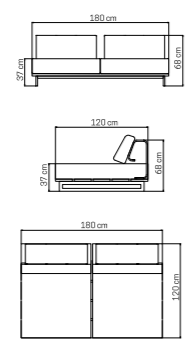

MEDIDAS / DIMENSIONS / DIMENSIONS (cms)
90x120x68

23713
SOFA 2 PL.
2 SEAT CENTRAL PART / MOD. CENTRAL 2 PL.
3034 pts (STANDARD CUSHIONS INCLUDED)

3154 pts (PREMIUM CUSHION INCLUDED)
CUBRE / COVER / HOUSSES: **284 pts**

PESO / WEIGHT / POIDS: 65,48 kg.
COJINES / CUSHIONS / COUSSINS : 10,16 kg.
VOLUMEN / VOLUME / VOLUME: 1,47 m³

MEDIDAS / DIMENSIONS / DIMENSIONS (cms)
180x120x68

23719
MOD. ESQUINA
CORNER PART / MOD. D'ANGLE
2426 pts (STANDARD CUSHIONS INCLUDED)