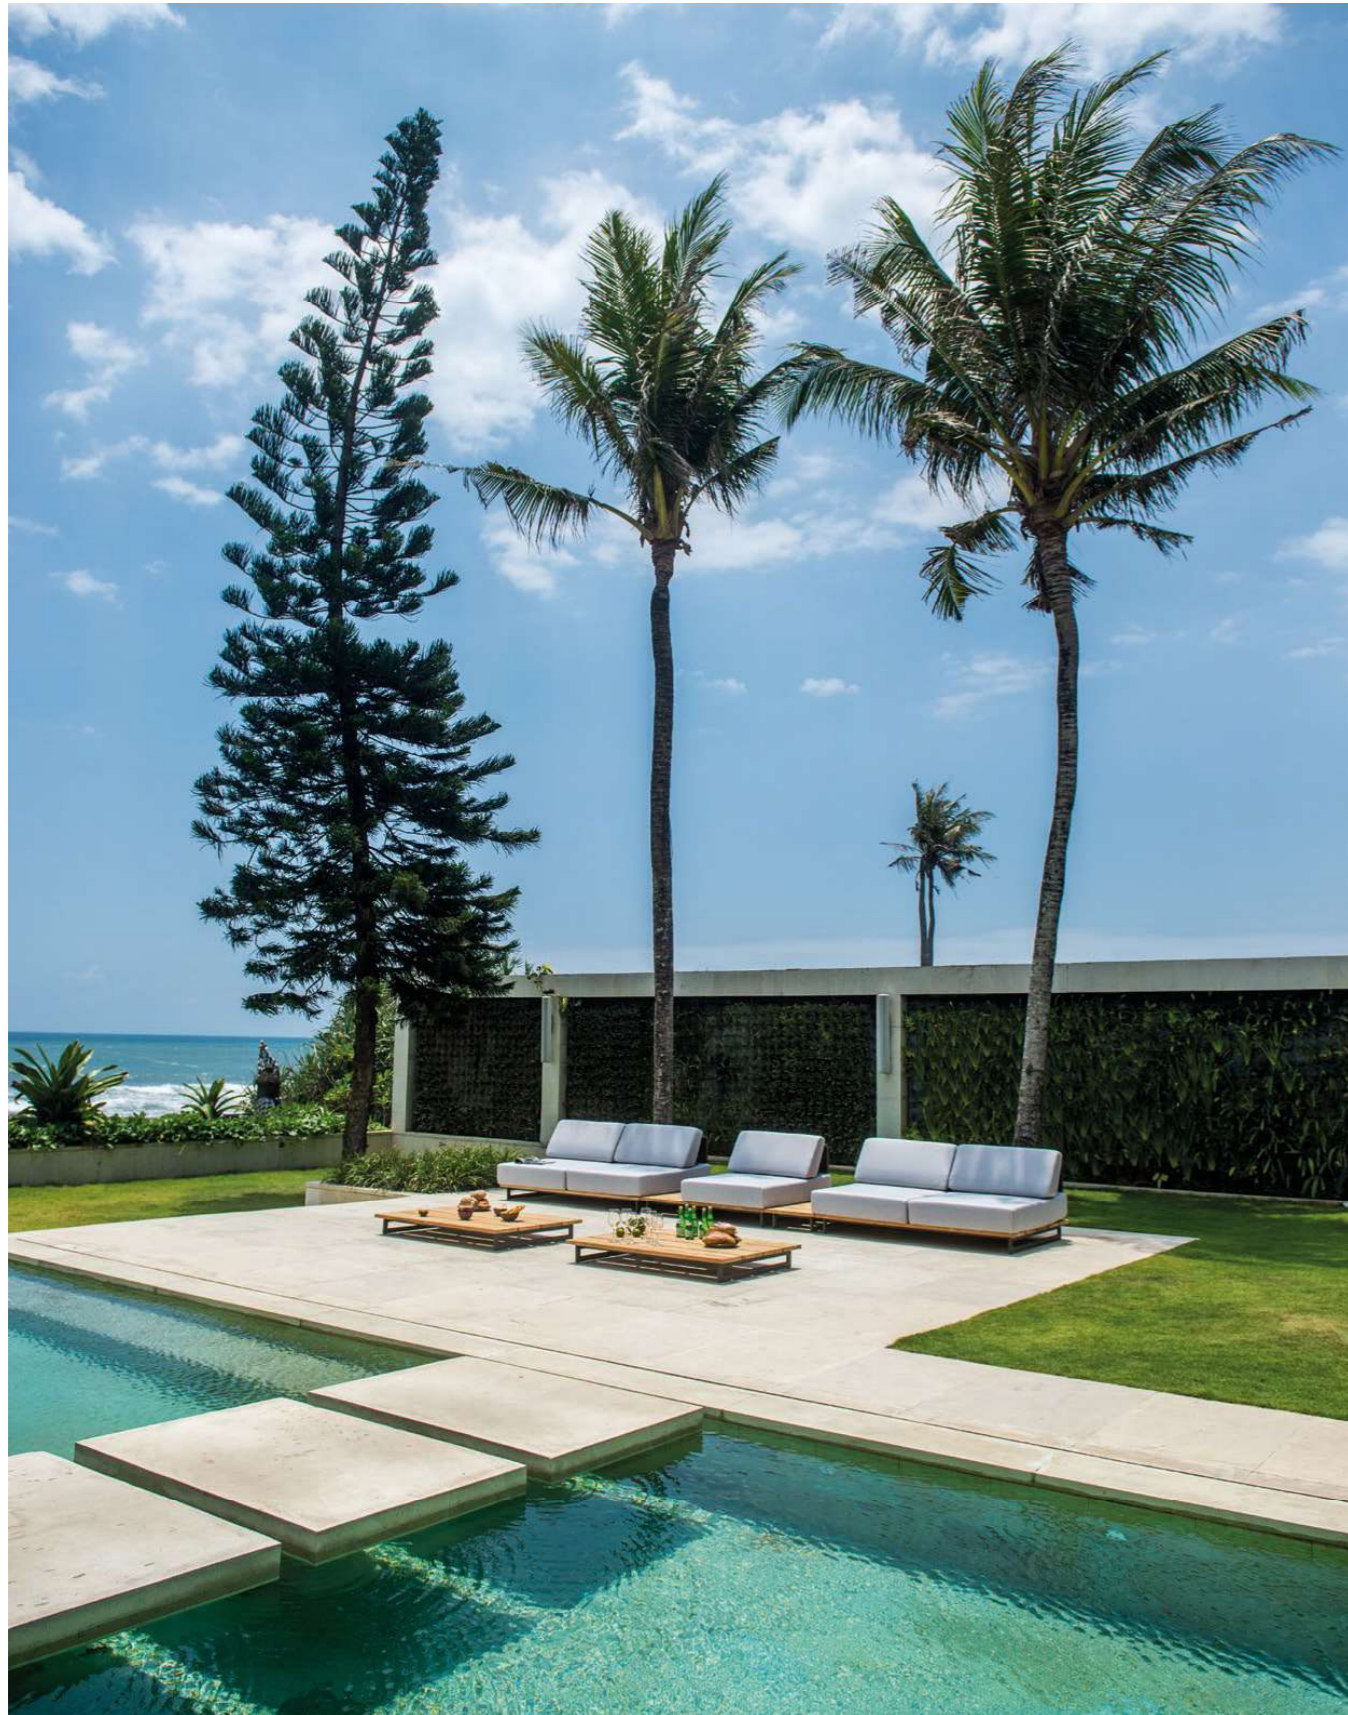

TECHNICAL DETAILS

ONA

WEAVING

DARK GREY
STRAP 21 MM

COATING

ALUMINIUM
CARBON MATTE