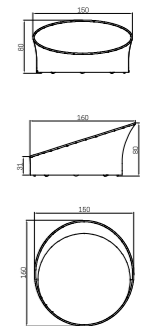

23760
DAYBED
DAYBED / DAYBED
2828 pts (STANDARD CUSHIONS INCLUDED)

3105 pts (PREMIUM CUSHIONS INCLUDED)
CUBRE / COVER / HOUSSES: **334 pts**

PESO / WEIGHT / POIDS: 27,12 kg.
COJINES / CUSHIONS / COUSSINS: 15,8 kg.
VOLUMEN / VOLUME / VOLUME: 1,92 m³

MEDIDAS / DIMENSIONS / DIMENSIONS (cms)
150x160x80