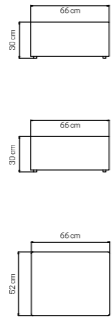

23666
BANQUETA
OTTOMAN / BANQUETTE
340 pts (STANDARD CUSHIONS INCLUDED)

395 pts (PREMIUM CUSHIONS INCLUDED)
CUBRE / COVER / HOUSSES: **110 pts**

PESO / WEIGHT / POIDS: 6,23 kg.
COJINES / CUSHIONS / COUSSINS: 1,88 kg.
VOLUMEN / VOLUME / VOLUME: 0,10 m³

MEDIDAS / DIMENSIONS / DIMENSIONS (cms)
66x52x30