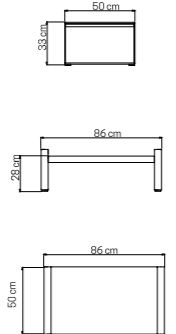

23806
BANQUETA
OTTOMAN / BANQUETTE
450 pts (STANDARD CUSHIONS INCLUDED)

496 pts (PREMIUM CUSHIONS INCLUDED)
CUBRE / COVER / HOUSSES: **94 pts**

PESO / WEIGHT / POIDS: 8,96 kg.
COJINES / CUSHIONS / COUSSINS: 2,88 kg.
VOLUMEN / VOLUME / VOLUME: 0,14 m³

MEDIDAS / DIMENSIONS / DIMENSIONS (cms)
86x50x33