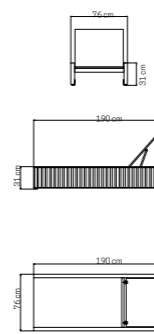

23809
TUMBONA
LOUNGER / TRANSAT
1160 pts (STANDARD CUSHIONS INCLUDED)

1290 pts (PREMIUM CUSHIONS INCLUDED)
CUBRE / COVER / HOUSSES: **176 pts**

PESO / WEIGHT / POIDS: 24,76 kg.
COJINES / CUSHIONS / COUSSINS: 4,66 kg.
VOLUMEN / VOLUME / VOLUME: 0,45 m³

MEDIDAS / DIMENSIONS / DIMENSIONS (cms)
76x191x31