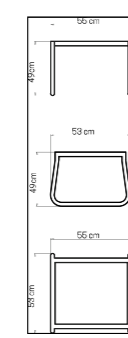

CUBRE / COVER / HOUSSES: **178 pts**

PESO / WEIGHT / POIDS: **6,38 kg.**
PESO CRISTAL / GLASS WEIGHT / POIDS DU VERRE: **15,3 kg.**
VOLUMEN / VOLUME / VOLUME: **0,32 m³**

MEDIDAS / DIMENSIONS / DIMENSIONS (cms)
127x60x42

MEDIDAS / DIMENSIONS / DIMENSIONS (cms)
57x50x51

23557
DAYBED REDONDO
ROUND DAYBED / DAYBED
3390 pts (STANDARD CUSHIONS INCLUDED)

3624 pts (PREMIUM CUSHIONS INCLUDED)
CUBRE / COVER / HOUSSES: **632 pts**

CUBRE / COVER / HOUSSES: **140 pts**

PESO / WEIGHT / POIDS: **4,66 kg.**
PESO CRISTAL / GLASS WEIGHT / POIDS DU VERRE: **5,7 kg.**
VOLUMEN / VOLUME / VOLUME: **0,15 m³**

MEDIDAS / DIMENSIONS / DIMENSIONS (cms)
57x50x51

MEDIDAS / DIMENSIONS / DIMENSIONS (cms)
55x53x49

23554
SILLÓN COMEDOR
DINING ARMCHAIR / FAUTEUIL DE TABLE
390 pts (STANDARD CUSHIONS INCLUDED)

400 pts (PREMIUM CUSHIONS INCLUDED)
CUBRE / COVER / HOUSSES: **138 pts**