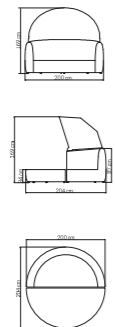

3280 pts (PREMIUM CUSHIONS INCLUDED)
CUBRE / COVER / HOUSSES: **334 pts**

PESO / WEIGHT / POIDS: 55,90 kg.
COJINES / CUSHIONS / COUSSINS: 19,77 kg.
VOLUMEN / VOLUME / VOLUME: 3,45 m³

MEDIDAS / DIMENSIONS / DIMENSIONS (cms)
200x204x169