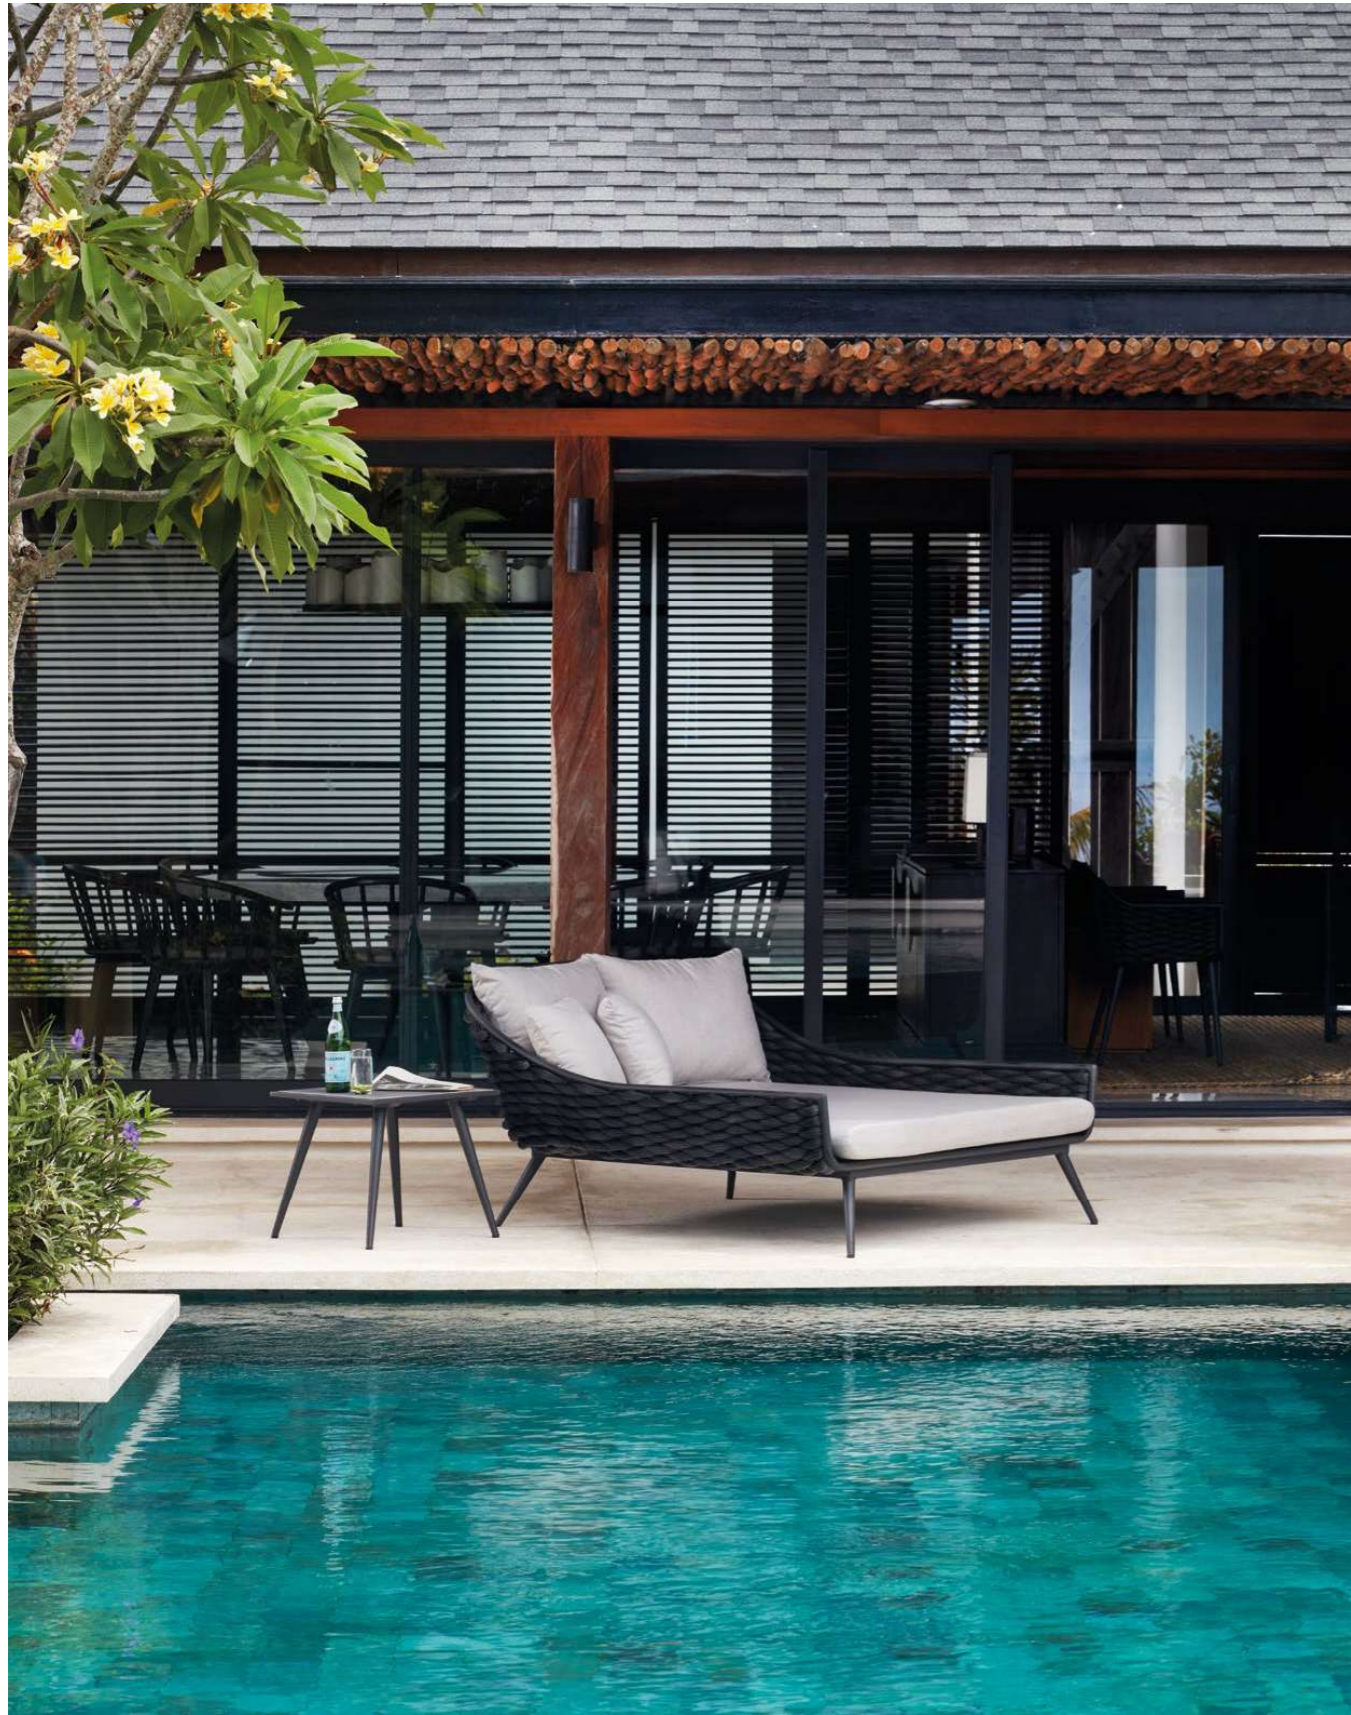

Family Time

SKYLINE DESIGN™ OUTDOOR FURNITURE

SERPENT COLLECTION DINING

Find your place

TECHNICAL DETAILS

SERPENT

WEAVING

ANTHRACITE POLYROPE
30 MM