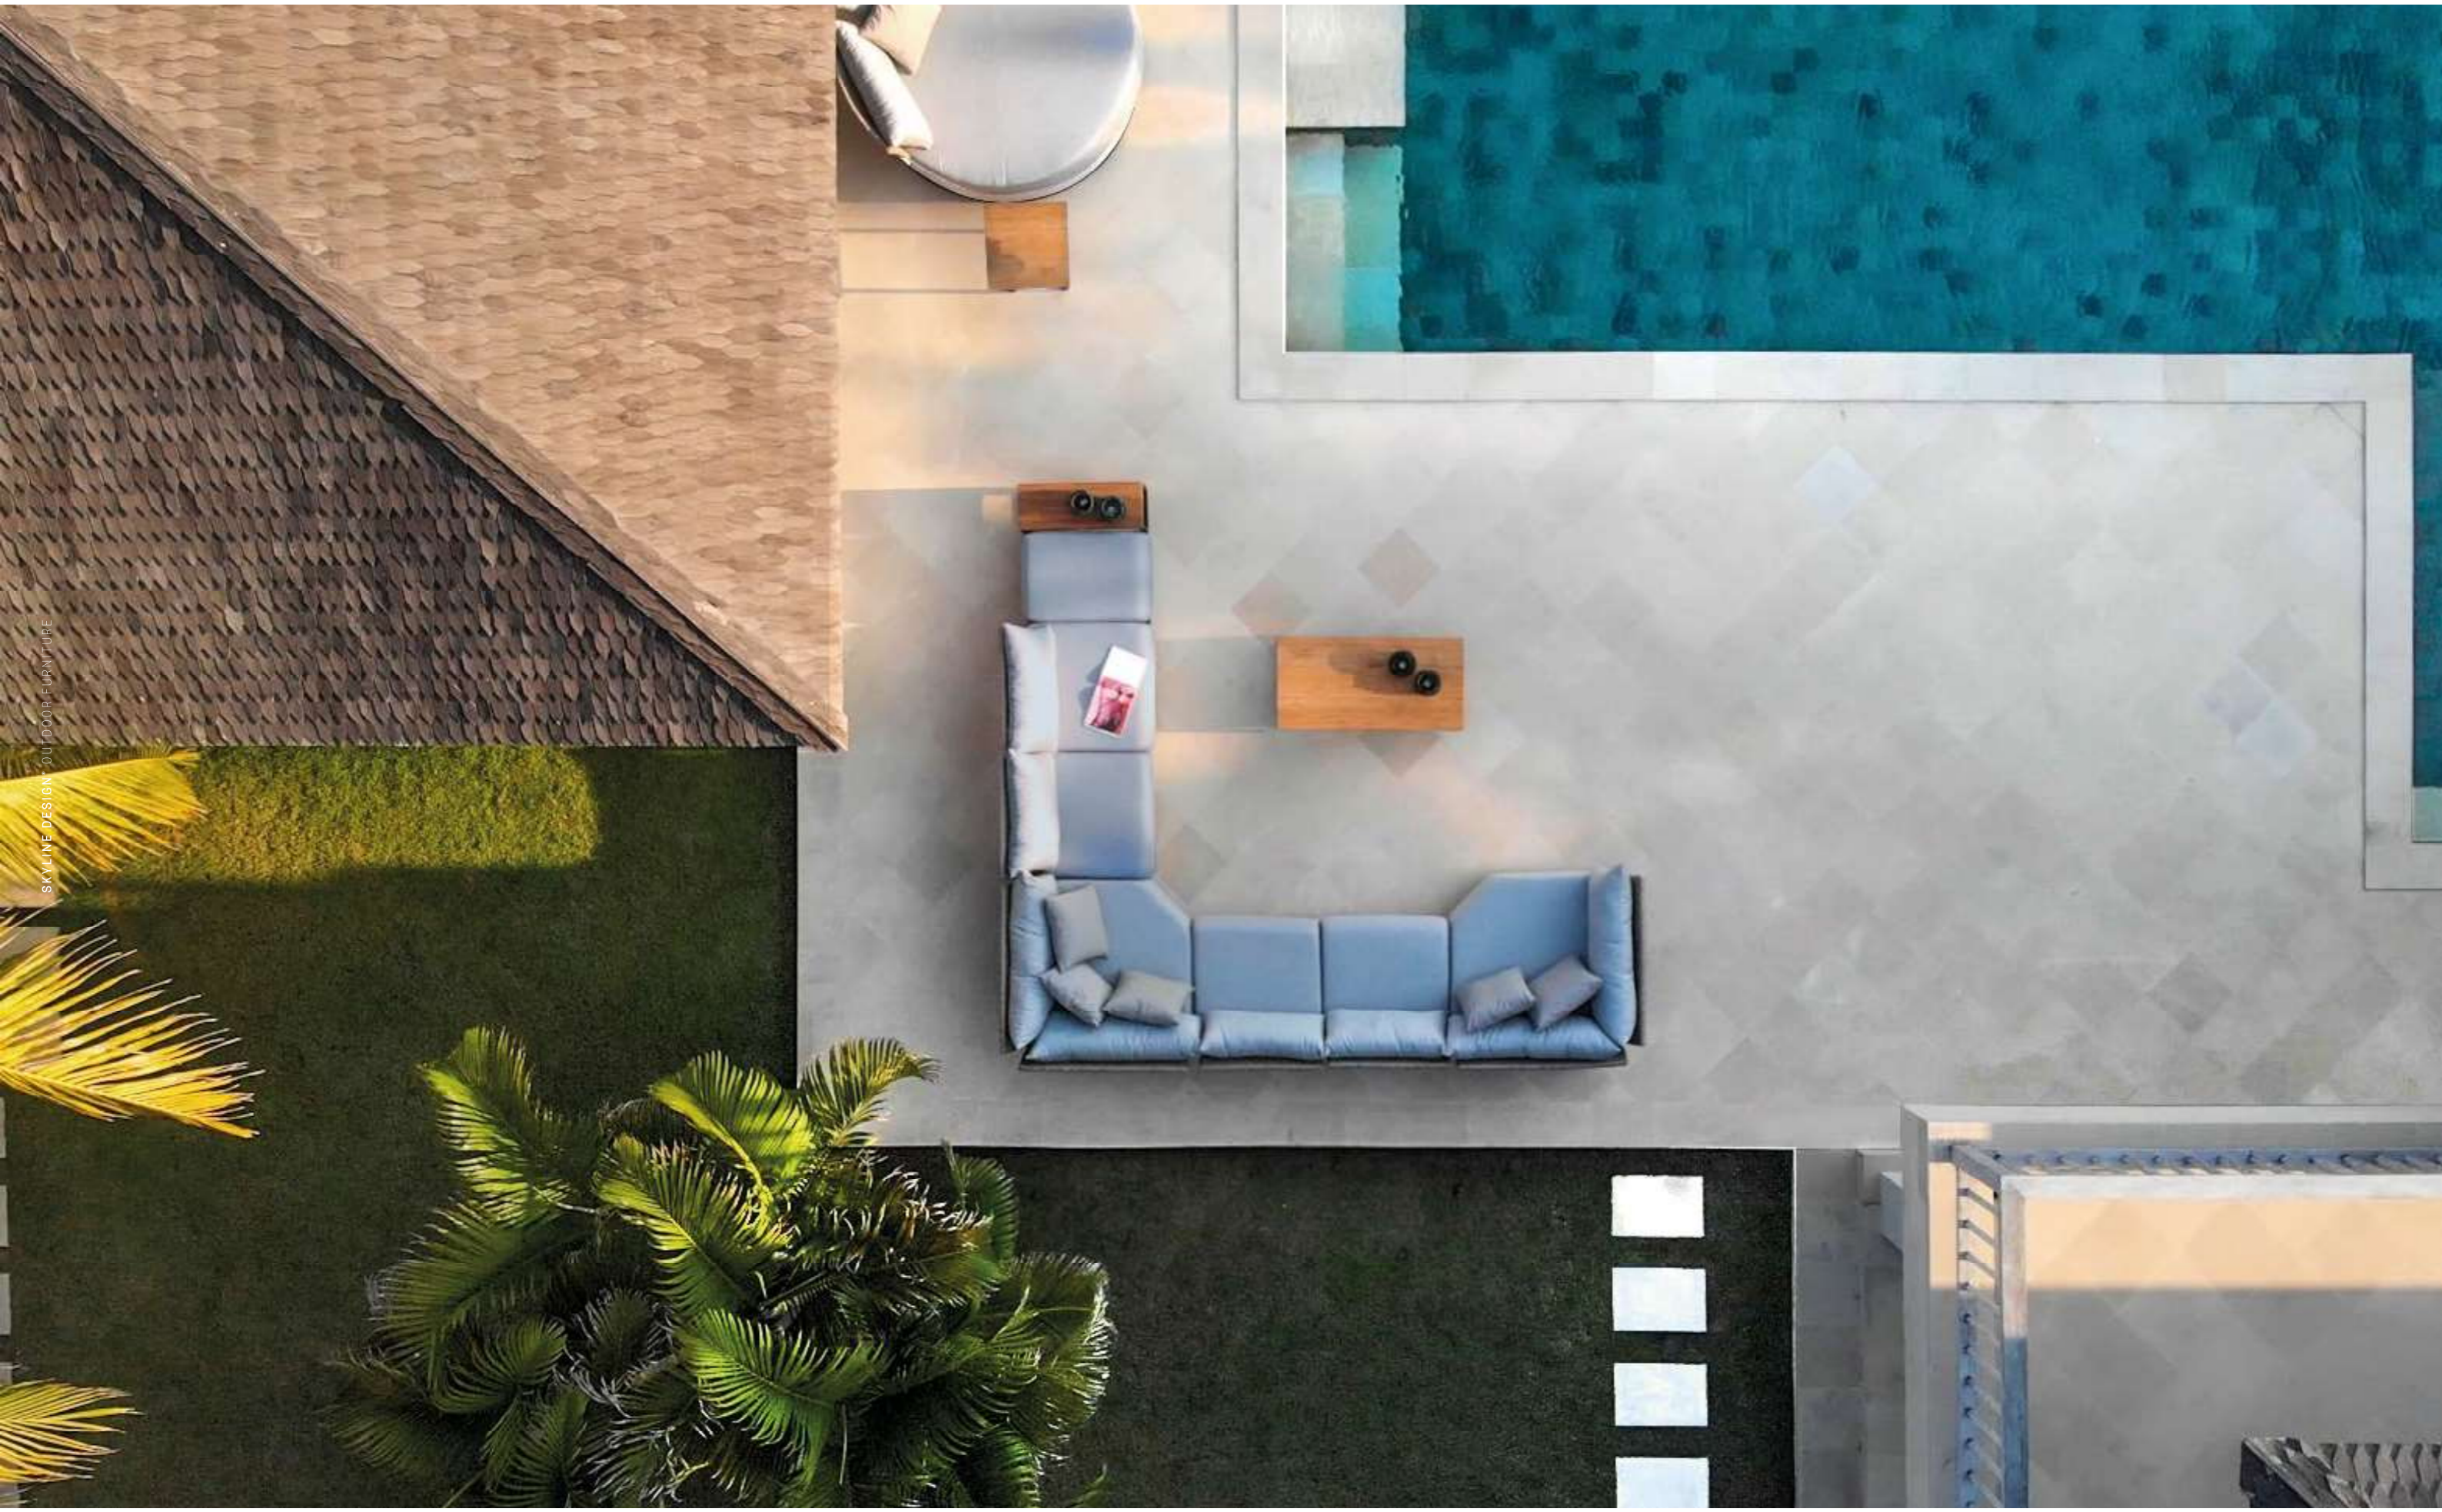

The white lacquered aluminium and the solid teak wood table tops and structures to achieve the perfect balance, providing warmth and strength to the pieces.

SKYLINE DESIGN OUTDOOR FURNITURE

SKYLINE DESIGN® OUTDOOR FURNITURE