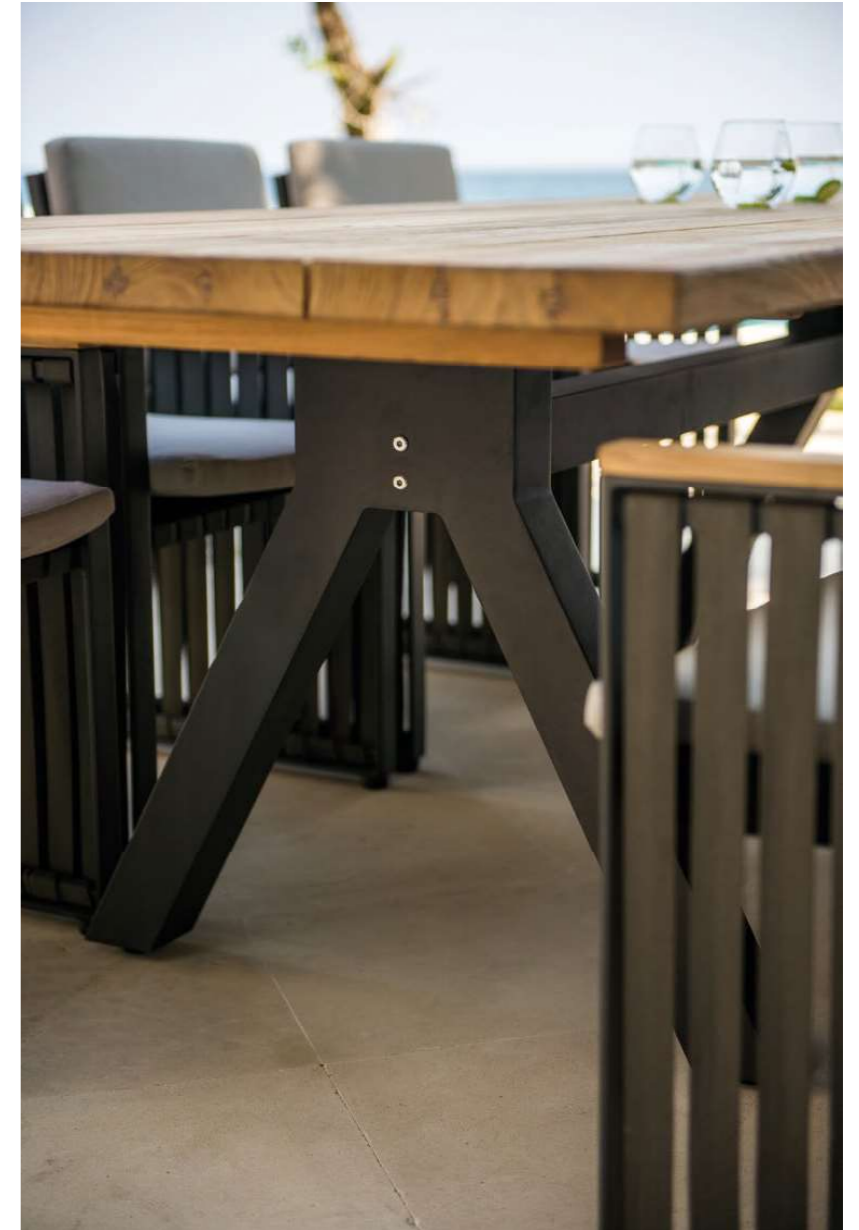

SKYLINE DESIGN® OUTDOOR FURNITURE

HORIZON COLLECTION DINING

HORIZON DINING ARMCHAIR
ALASKA TABLE

SKYLINE DESIGN® OUTDOOR FURNITURE

HORIZON COLLECTION DAYBED

RECLINABLE / RECLINABLE / RECLINABLE

TECHNICAL DETAILS