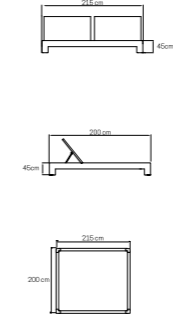

22883
CAMA ANIBAL
ANIBAL BED / ANIBAL CANAPÉE
2990 pts (STANDARD CUSHIONS INCLUDED)

3205 pts (PREMIUM CUSHIONS INCLUDED)
CUBRE / COVER / HOUSSES: **1046 pts**

PESO / WEIGHT / POIDS: 46,3 kg.
COJINES / CUSHIONS / COUSSINS: 15,19 kg.
VOLUMEN / VOLUME / VOLUME: 1,00 m³

MEDIDAS / DIMENSIONS / DIMENSIONS (cms)
215x200x45