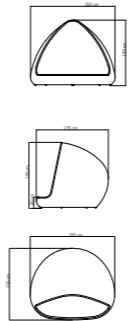

6192 pts (PREMIUM CUSHIONS INCLUDED)
CUBRE / COVER / HOUSSES: **1050 pts**

PESO / WEIGHT / POIDS: 98,62 kg.
COJINES / CUSHIONS / COUSSINS: 23,32 kg.
VOLUMEN / VOLUME / VOLUME: 9,33 m³

MEDIDAS / DIMENSIONS / DIMENSIONS (cms)
250x215x193