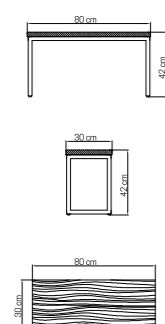

MEDIDAS / DIMENSIONS / DIMENSIONS (cms)
80x30x42

23840
DAYBED
DAYBED / DAYBED
2390 pts (STANDARD CUSHIONS INCLUDED)

2540 pts (PREMIUM CUSHIONS INCLUDED)
CUBRE / COVER / HOUSSES: **346 pts**

PESO / WEIGHT / POIDS: **26,56 kg.**
COJINES / CUSHIONS / COUSSINS: **40,11 kg.**
VOLUMEN / VOLUME / VOLUME: **2,60 m³**