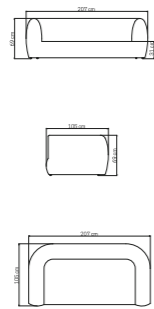

2090 pts (PREMIUM CUSHIONS INCLUDED)
CUBRE / COVER / HOUSSES: **344 pts**

PESO / WEIGHT / POIDS: 29,86 kg.
COJINES / CUSHIONS / COUSSINS: 9,42 kg.
VOLUMEN / VOLUME / VOLUME: 1,50 m³

MEDIDAS / DIMENSIONS / DIMENSIONS (cms)
207x105x69