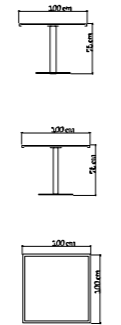

22453.85
MESA CUADRADA BISTRO
TABLE SQ. / TABLE CARRÉE
678 pts

CRISTAL / GLASS / VERRE: **124 pts** (optional)
CUBRE / COVER / HOUSSES: **190 pts**

PESO / WEIGHT / POIDS: 31,50 kg.
CRISTAL / GLASS / VERRE: 20 kg.
VOLUMEN / VOLUME / VOLUME: 0,75 m³

MEDIDAS / DIMENSIONS / DIMENSIONS (cms)
100x100x75