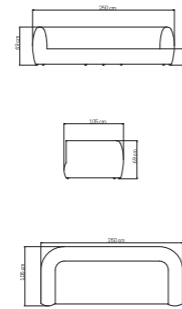

2378 pts (PREMIUM CUSHIONS INCLUDED)
CUBRE / COVER / HOUSSES: **430 pts**

PESO / WEIGHT / POIDS: 33,88 kg.
COJINES / CUSHIONS / COUSSINS: 11,21 kg.
VOLUMEN / VOLUME / VOLUME: 1,81 m³

MEDIDAS / DIMENSIONS / DIMENSIONS (cms)
250X105X69