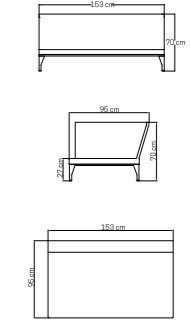

22920
MOD. CENTRAL DOBLE
DOUBLE CENTRAL PART / MOD. CENTRAL X2
1575 pts (STANDARD CUSHIONS INCLUDED)

1694 pts (PREMIUM CUSHIONS INCLUDED)
CUBRE / COVER / HOUSSES: 314 pts

PESO / WEIGHT / POIDS: 25,32 kg.
COJINES / CUSHIONS / COUSSINS: 10,34 kg.
VOLUMEN / VOLUME / VOLUME: 1,02 m³

MEDIDAS / DIMENSIONS / DIMENSIONS (cms)
153x95x70