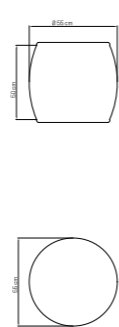

23833
CALYXTO MESA RINCÓN
SIDE TABLE / TABLE AUX.
354 pts

CUBRE / COVER / HOUSSES: **154 pts**
CRISTAL / GLASS / VERRE: **80 pts**, (optional)

PESO / WEIGHT / POIDS: 4,48 kg.
CRISTAL / GLASS / VERRE: 2,30 Kg.
VOLUMEN / VOLUME / VOLUME: 0,15 m³

MEDIDAS / DIMENSIONS / DIMENSIONS (cms)
Ø55x50