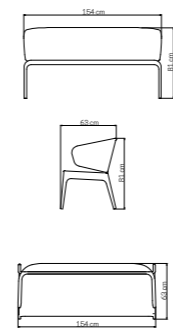

23094
BANCO COMEDOR
DINING BENCH / BANC
1320 pts (STANDARD CUSHIONS INCLUDED)

1396 pts (PREMIUM CUSHIONS INCLUDED)
CUBRE / COVER / HOUSSES: 240 pts

PESO / WEIGHT / POIDS: 15,51 kg.
COJINES / CUSHIONS / COUSSINS: 1,68 kg.
VOLUMEN / VOLUME / VOLUME: 0,79 m³

MEDIDAS / DIMENSIONS / DIMENSIONS (cms)
154x63x81