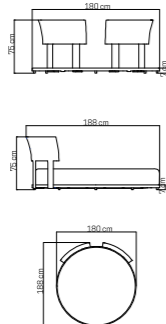

23840
DAYBED
DAYBED / DAYBED
2390 pts (STANDARD CUSHIONS INCLUDED)

2540 pts (PREMIUM CUSHIONS INCLUDED)
CUBRE / COVER / HOUSSES: **346 pts**

PESO / WEIGHT / POIDS: **26,56 kg.**
COJINES / CUSHIONS / COUSSINS: **40,11 kg.**
VOLUMEN / VOLUME / VOLUME: **2,60 m³**

MEDIDAS / DIMENSIONS / DIMENSIONS (cms)
0180x75