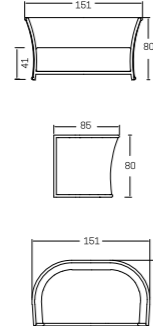

23762
SOFA 2 PLAZAS
LOVESEAT / SOFA 2PL
1380 pts (STANDARD CUSHIONS INCLUDED)

1492 pts (PREMIUM CUSHIONS INCLUDED)
CUBRE / COVER / HOUSSES: **294 pts**

PESO / WEIGHT / POIDS: 16,84 kg.
COJINES / CUSHIONS / COUSSINS: 11,96 kg.
VOLUMEN / VOLUME / VOLUME: 1,03 m³

MEDIDAS / DIMENSIONS / DIMENSIONS (cms)
151x85x80