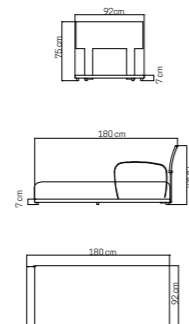

23847.02
TUMBONA BRAZO DERECHO
RIGHT ARM LOUNGER / TRANSAT
1668 pts (STANDARD CUSHIONS INCLUDED)

1850 pts (PREMIUM CUSHIONS INCLUDED)
CUBRE / COVER / HOUSSES: **298 pts**

PESO / WEIGHT / POIDS: **22,84 kg.**
COJINES / CUSHIONS / COUSSINS: **12,18 kg.**
VOLUMEN / VOLUME / VOLUME: **1,16 m³**

MEDIDAS / DIMENSIONS / DIMENSIONS (cms)
92x180x75