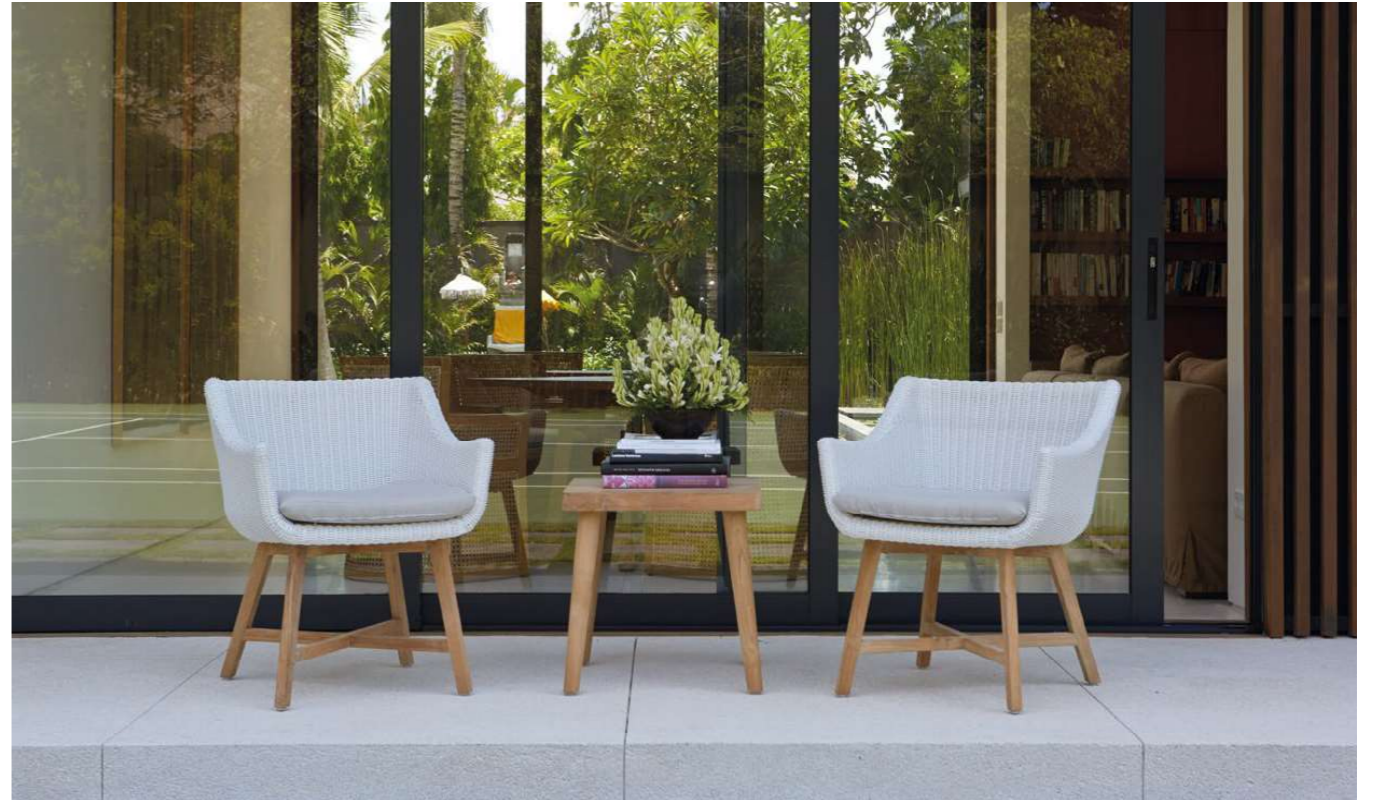

The generous comfort of its seating, with meticulously crafted weaving, the robustness of its tables, a quality that is achieved thanks to the warm solid wood of Asian teak.

SKYLINE DESIGN® OUTDOOR FURNITURE