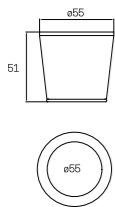

CUBRE / COVER / HOUSSES: **154 pts**

PESO / WEIGHT / POIDS: 3,72 kg.
CRISTAL / GLASS / VERRE: 6 kg.
VOLUMEN / VOLUME / VOLUME: 0,15 m³

MEDIDAS / DIMENSIONS / DIMENSIONS (cms)
ø55x51