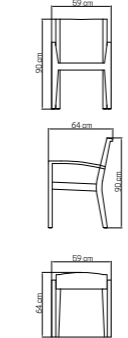

23628
SILLÓN COMEDOR NEVADA
DINING CHAIR / CHAISE DE TABLE
425 pts (STANDARD CUSHIONS INCLUDED)

PESO / WEIGHT / POIDS: **7,61 kg.**
COJINES / CUSHIONS / COUSSINS: **0,73 kg.**
VOLUMEN / VOLUME / VOLUME: **0,35 m³**

MEDIDAS / DIMENSIONS / DIMENSIONS (cms)
59x64x90