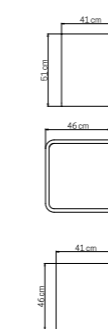

23089
MESA AUXILIAR
SIDE TABLE / TABLE AUX.
262 pts (GLASS INCLUDED)

CUBRE / COVER / HOUSSES: 112 pts

PESO / WEIGHT / POIDS: 4,82 kg.
CRISTAL / GLASS / VERRE: 3,4 kg.
VOLUMEN / VOLUME / VOLUME: 0,10 m³

MEDIDAS / DIMENSIONS / DIMENSIONS (cms)
41x46x51