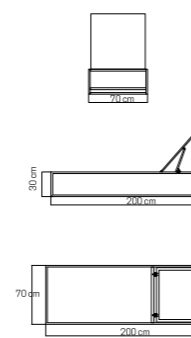

23457
TUMBONA
LOUNGER / TRANSAT
1090 pts (STANDARD CUSHIONS INCLUDED)

1160 pts (PREMIUM CUSHIONS INCLUDED)
CUBRE / COVER / HOUSSES: **176 pts**

PESO / WEIGHT / POIDS: 20,12 kg.
COJINES / CUSHIONS / COUSSINS: 4,9 kg.
VOLUMEN / VOLUME / VOLUME: 0,43 m³

MEDIDAS / DIMENSIONS / DIMENSIONS (cms)
70x200x30