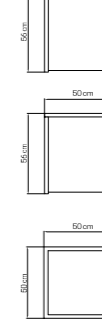

MEDIDAS / DIMENSIONS / DIMENSIONS (cms)
220x110x75

23669
TUMBONA
LOUNGER / TRANSAT
1120 pts (STANDARD CUSHIONS INCLUDED)

1174 pts (PREMIUM CUSHIONS INCLUDED)
CUBRE / COVER / HOUSSES: **176 pts**

PESO / WEIGHT / POIDS: 21,26 kg.
COJINES / CUSHIONS / COUSSINS: 8,8 kg.
VOLUMEN / VOLUME / VOLUME: 1,07 m³

MEDIDAS / DIMENSIONS / DIMENSIONS (cms)
87x213x58

23665
MESA AUXILIAR
SIDE TABLE / AUX. TABLE
346 pts (GLASS INCLUDED)

CUBRE / COVER / HOUSSES: **140 pts**

PESO / WEIGHT / POIDS: 7,3 kg.
PESO CRISTAL / GLASS WEIGHT / POIDS DU VERRE: 5 kg.
VOLUMEN / VOLUME / VOLUME: 0,14 m³

MEDIDAS / DIMENSIONS / DIMENSIONS (cms)
50x50x56

23660
DAYBED
DAYBED / DAYBED
2650 pts (STANDARD CUSHIONS INCLUDED)

2828 pts (PREMIUM CUSHIONS INCLUDED)
CUBRE / COVER / HOUSSES: **295 pts**

PESO / WEIGHT / POIDS: 29,88 kg.
COJINES / CUSHIONS / COUSSINS: 10,88 kg.
VOLUMEN / VOLUME / VOLUME: 3,20 m³