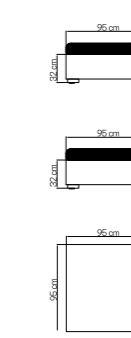

23624
BANQUETA
OTTOMAN / BANQUETTE
720 pts (STANDARD CUSHIONS INCLUDED)

760 pts (PREMIUM CUSHIONS INCLUDED)
CUBRE / COVER / HOUSSES: **120 pts**

PESO / WEIGHT / POIDS: **15,96 kg.**
COJINES / CUSHIONS / COUSSINS: **3,18 kg.**
VOLUMEN / VOLUME / VOLUME: **0,29 m³**

MEDIDAS / DIMENSIONS / DIMENSIONS (cms)
95x95x32