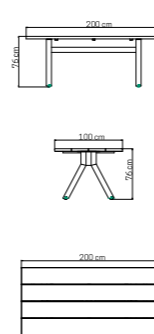

23712.01
MESA RECTANGULAR 200CM ALASKA
REC. TABLE / CHAISE DE TABLE
1980 pts

CRISTAL / GLASS / VERRE: **246 pts** (optional)
CUBRE / COVER / HOUSSES: **330 pts**

PESO / WEIGHT / POIDS: 73,09 kg.
PESO CRISTAL/GLASS WEIGHT/POIDS DU VERRE: 40 kg.
VOLUMEN / VOLUME / VOLUME: 1,52 m³

MEDIDAS / DIMENSIONS / DIMENSIONS (cms)
200x100x76