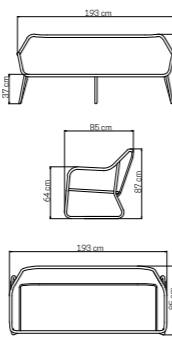

23563
SOFA 3 PLAZAS
SOFA 3 SEATS / SOFA 3 PL
1710 pts (STANDARD CUSHIONS INCLUDED)

1838 pts (PREMIUM CUSHIONS INCLUDED)
CUBRE / COVER / HOUSSES: **254 pts**

PESO / WEIGHT / POIDS: **18,91 kg.**
COJINES / CUSHIONS / COUSSINS: **7,57 kg.**
VOLUMEN / VOLUME / VOLUME: **1,41 m³**

MEDIDAS / DIMENSIONS / DIMENSIONS (cms)
193x85x87