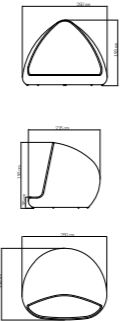

5670 pts (PREMIUM CUSHIONS INCLUDED)
CUBRE / COVER / HOUSSES: **1050 pts**

PESO / WEIGHT / POIDS: 76,58 kg.
COJINES / CUSHIONS / COUSSINS: 23,32 kg.
VOLUMEN / VOLUME / VOLUME: 4 m³

MEDIDAS / DIMENSIONS / DIMENSIONS (cms)
250x215x193