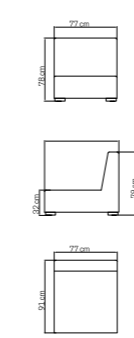

23621
MÓDULO CENTRAL
CENTRAL MOD. / MOD. CENTRAL
875 pts (STANDARD CUSHIONS INCLUDED)

926 pts (PREMIUM CUSHIONS INCLUDED)
CUBRE / COVER / HOUSSES: **192 pts**

PESO / WEIGHT / POIDS: **11,68 kg.**
COJINES / CUSHIONS / COUSSINS: **4,02 kg.**
VOLUMEN / VOLUME / VOLUME: **0,55 m³**

MEDIDAS / DIMENSIONS / DIMENSIONS (cms)
77x91x78