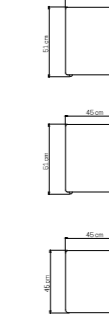

84267
ANIBAL MESA AUXILIAR
ANIBAL SIDE TABLE / ANIBAL AUX. TABLE
320 pts (GLASS INCLUDED)

CUBRE / COVER / HOUSSES: **112 pts**

PESO / WEIGHT / POIDS: 5,15 kg.
CRISTAL / GLASS / VERRE: 2,70 kg.
VOLUMEN / VOLUME / VOLUME: 0,10 m³

MEDIDAS / DIMENSIONS / DIMENSIONS (cms)
45x45x51