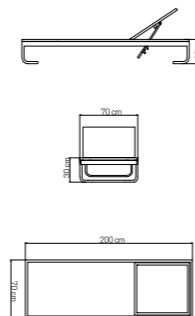

23749
TUMBONA
SINGLE LOUNGER / TRANSTAT
954 pts (STANDARD CUSHIONS INCLUDED)

1010 pts (PREMIUM CUSHIONS INCLUDED)
CUBRE / COVER / HOUSSES: **176 pts**

PESO / WEIGHT / POIDS: 17,80 kg.
COJINES / CUSHIONS / COUSSINS: 3,90 kg.
VOLUMEN / VOLUME / VOLUME: 0,42 m³

MEDIDAS / DIMENSIONS / DIMENSIONS (cms)
70x200x30