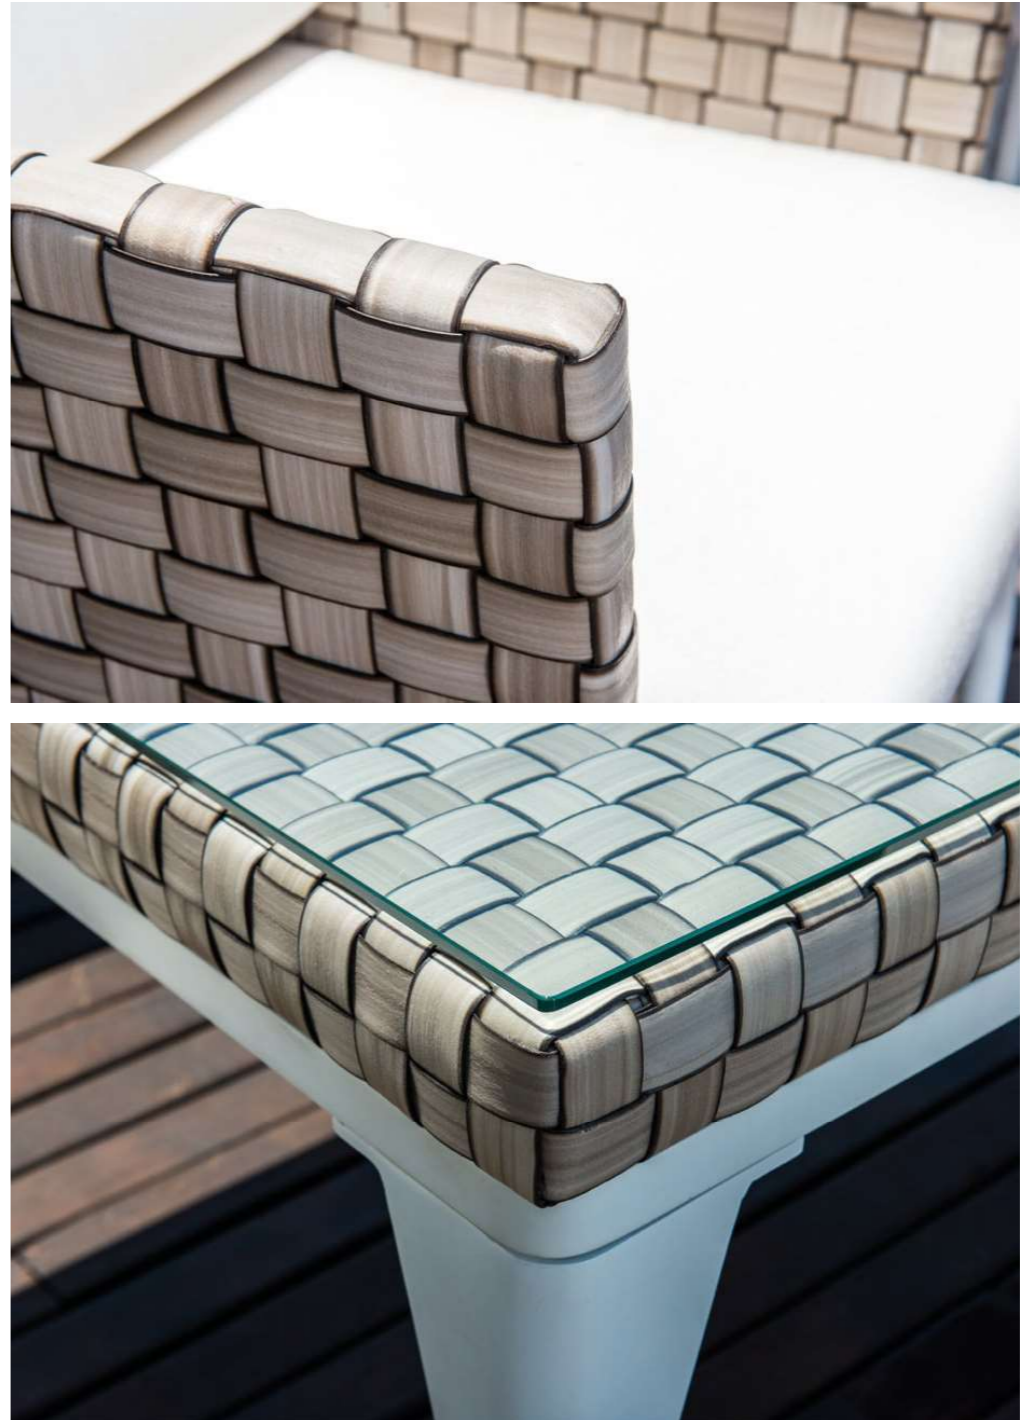

DINING
RECTANGULAR TABLE
DINING ARMCHAIR

BISTRO TABLES

APILABLE / STACKABLE / EMPILABLE

BRAFTA SINGLE AND DOUBLE LOUNGER
BRAFTA SIDE SQUARE TABLE

DAYBED RIGHT & LEFT PART

CORNER LEFT PART

CORNER RIGHT PART

LOUNGER