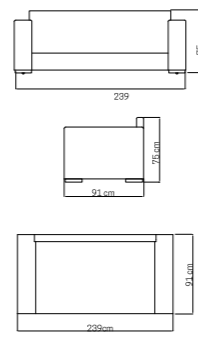

23613
SOFA 3 PLAZAS
SOFA 3 SEATS / SOFA 3 PL
2100 pts (STANDARD CUSHIONS INCLUDED)

2256 pts (PREMIUM CUSHIONS INCLUDED)
CUBRE / COVER / HOUSSES: **332 pts**

PESO / WEIGHT / POIDS: **32,06 kg.**
COJINES / CUSHIONS / COUSSINS: **16,43 kg.**
VOLUMEN / VOLUME / VOLUME: **1,63 m³**

MEDIDAS / DIMENSIONS / DIMENSIONS (cms)
239x91x75