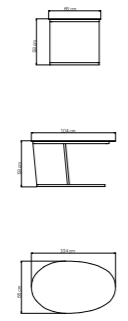

CUBRE / COVER / HOUSSES: **178 pts**

PESO / WEIGHT / POIDS: 13,02 kg.
CRISTAL / GLASS / VERRE: 15 kg.
VOLUMEN / VOLUME / VOLUME: 0,39 m³

MEDIDAS / DIMENSIONS / DIMENSIONS (cms)
104x65x58

23281
SUNDAY DAYBED
SUNDAY DAYBED / SUNDAY DAYBED
5364 pts (STANDARD CUSHIONS INCLUDED)