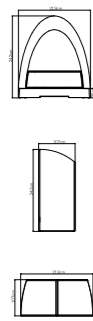

3730 pts (PREMIUM CUSHIONS INCLUDED)
CUBRE / COVER / HOUSSES: **782 pts**

PESO / WEIGHT / POIDS: 56,9 kg.
COJINES / CUSHIONS / COUSSINS: 14,4 kg.
VOLUMEN / VOLUME / VOLUME: 2,4 m³

MEDIDAS / DIMENSIONS / DIMENSIONS (cms)
213x107x242