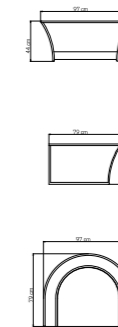

23836
NASA BANQUETA
NASA OTTOMAN / NASA BANQUETTE
590 pts (STANDARD CUSHIONS INCLUDED)

679 pts (PREMIUM CUSHIONS INCLUDED)
CUBRE / COVER / HOUSSES: **188 pts**

PESO / WEIGHT / POIDS: 9 kg.
COJINES / CUSHIONS / COUSSINS: 6,46 kg.
VOLUMEN / VOLUME / VOLUME: 0,35 m³

MEDIDAS / DIMENSIONS / DIMENSIONS (cms)
97x79x44